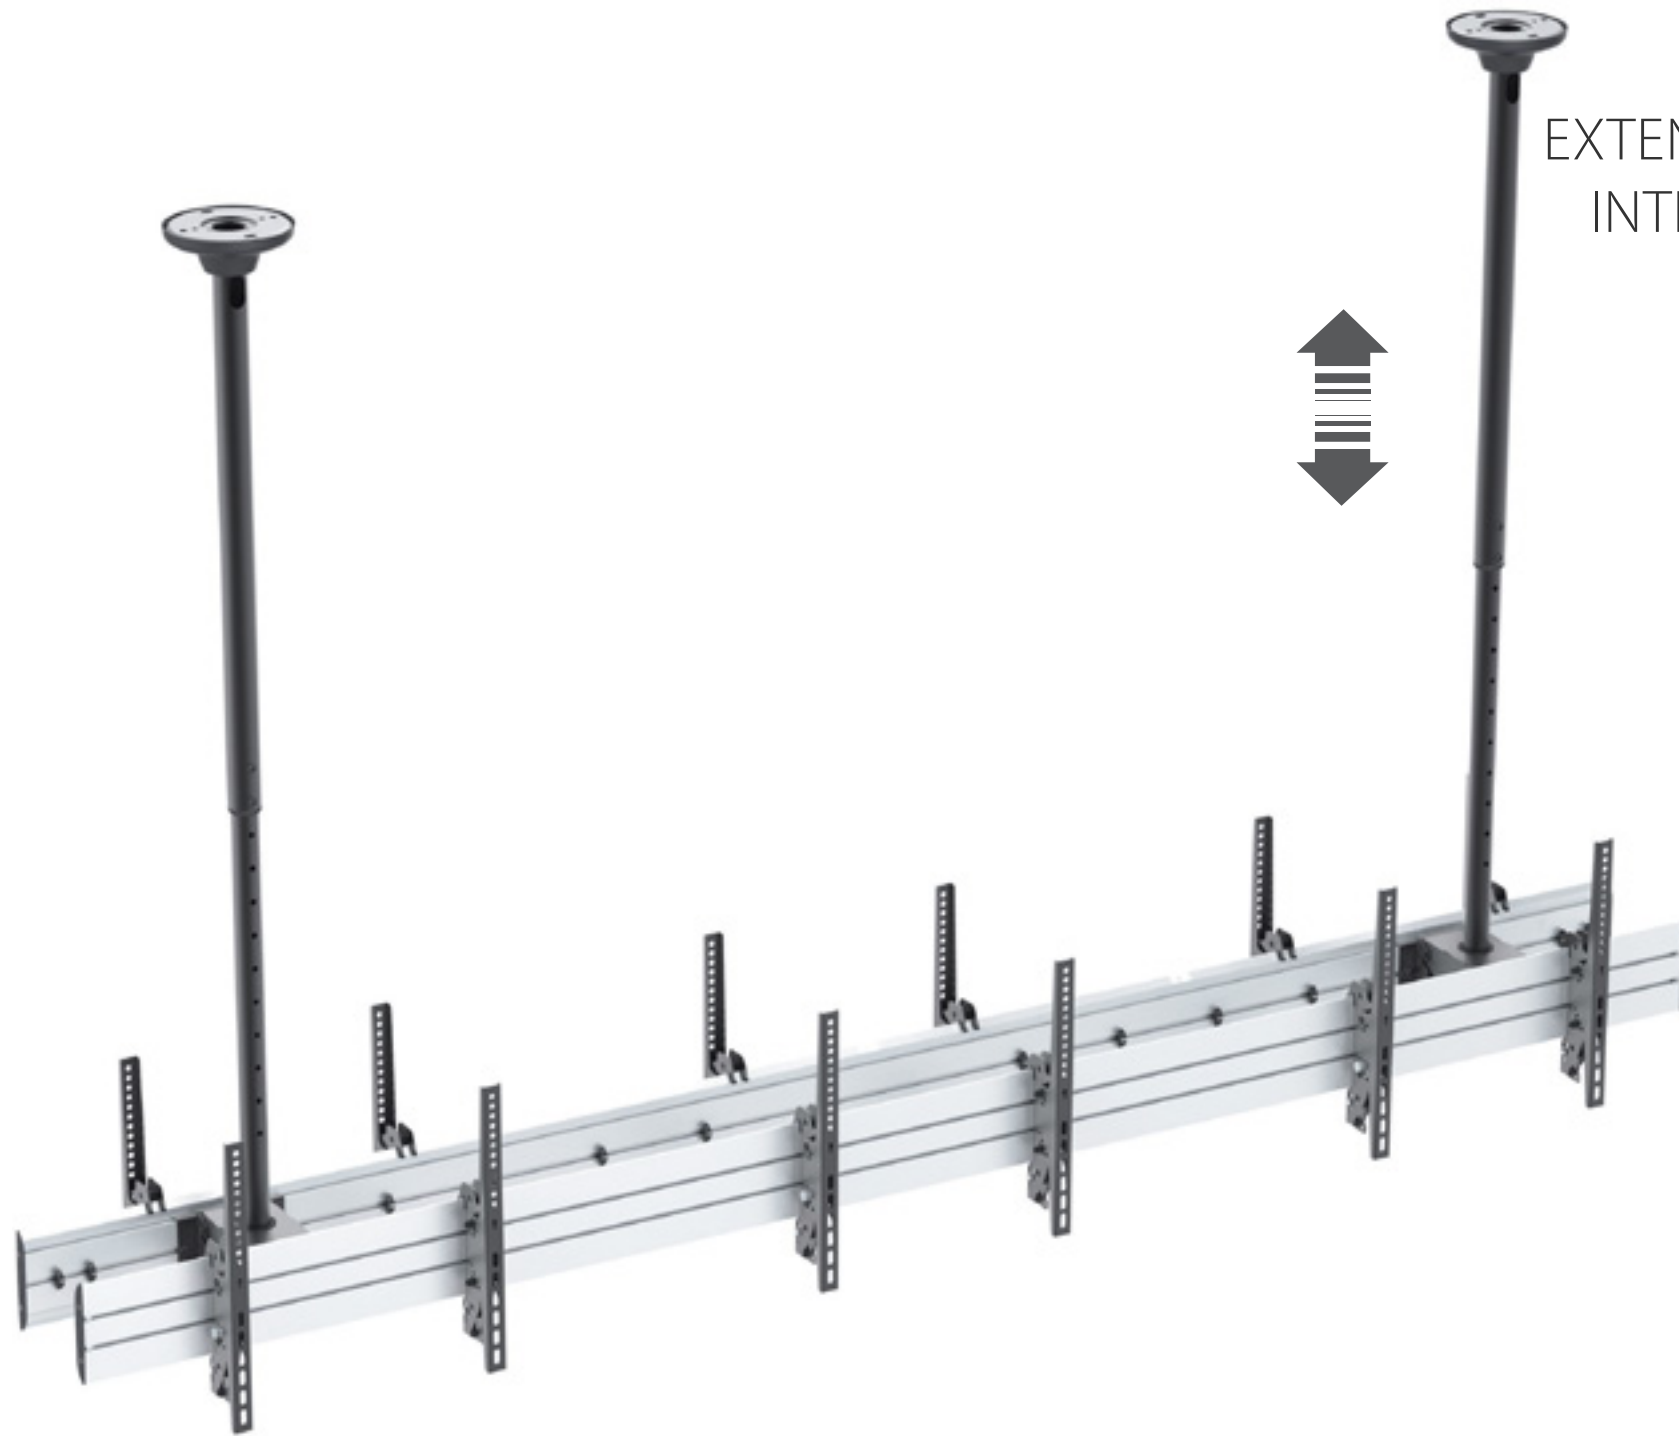

VWT1600

EAN 5603209026007

40"-50"

DISPLAYS 40-50"

TILT +10° -20°

EXTENSION HEIGHT: 1060-1560MM

INTERNAL CABLE MANAGEMENT

SILVER / BLACK COLOR

BACK TO BACK

6 DISPLAYS