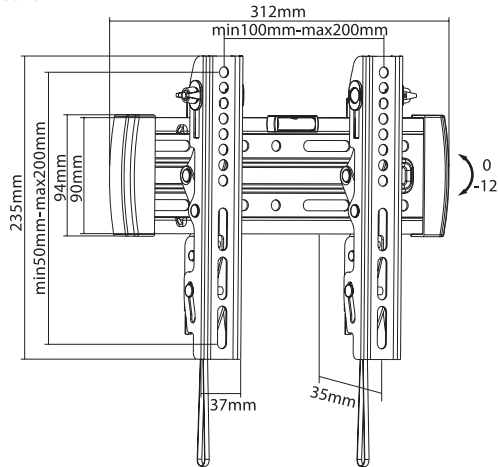

WM201T

EAN: 5603209002025

21"-43"

DISPLAY WALL MOUNTS

TILT

DISPLAYS 21-43"

TILT 0° -12°

LEVEL TOOL INCLUDED

CABLE MANAGEMENT

BLACK COLOR