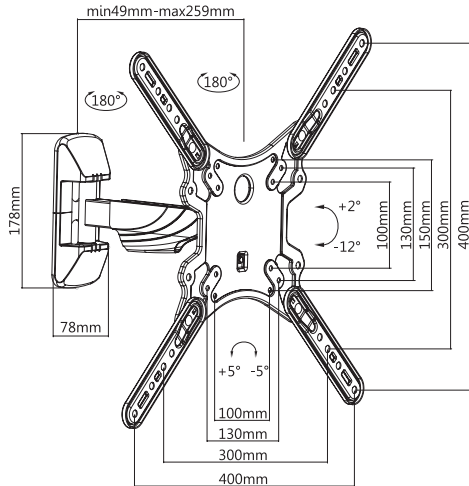

DISPLAY WALL MOUNTS

WM410T

EAN: 5603209004104

32"-65"

FULL MOTION

DISPLAYS 32-65"

TILT +2° -12° | ROTATION 180°

LEVELING +5° -5°

BLACK COLOR

CABLE MANAGEMENT INCLUDED