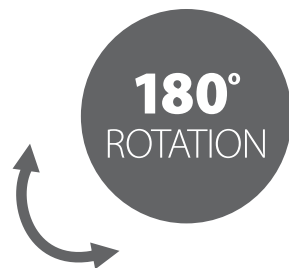

245

EAN 5603209002452

37"-70"

DISPLAY WALL MOUNT
37-70"

EXTENSION: 45-680MM
TILT +8° -12° | ROTATION 180°
LEVEL ADJUSTMENT -3° +3°
INTEGRATED CABLE MANAGEMENT

200X200 / 300X300
400X200 / 400X400
600X400

BLACK COLOR