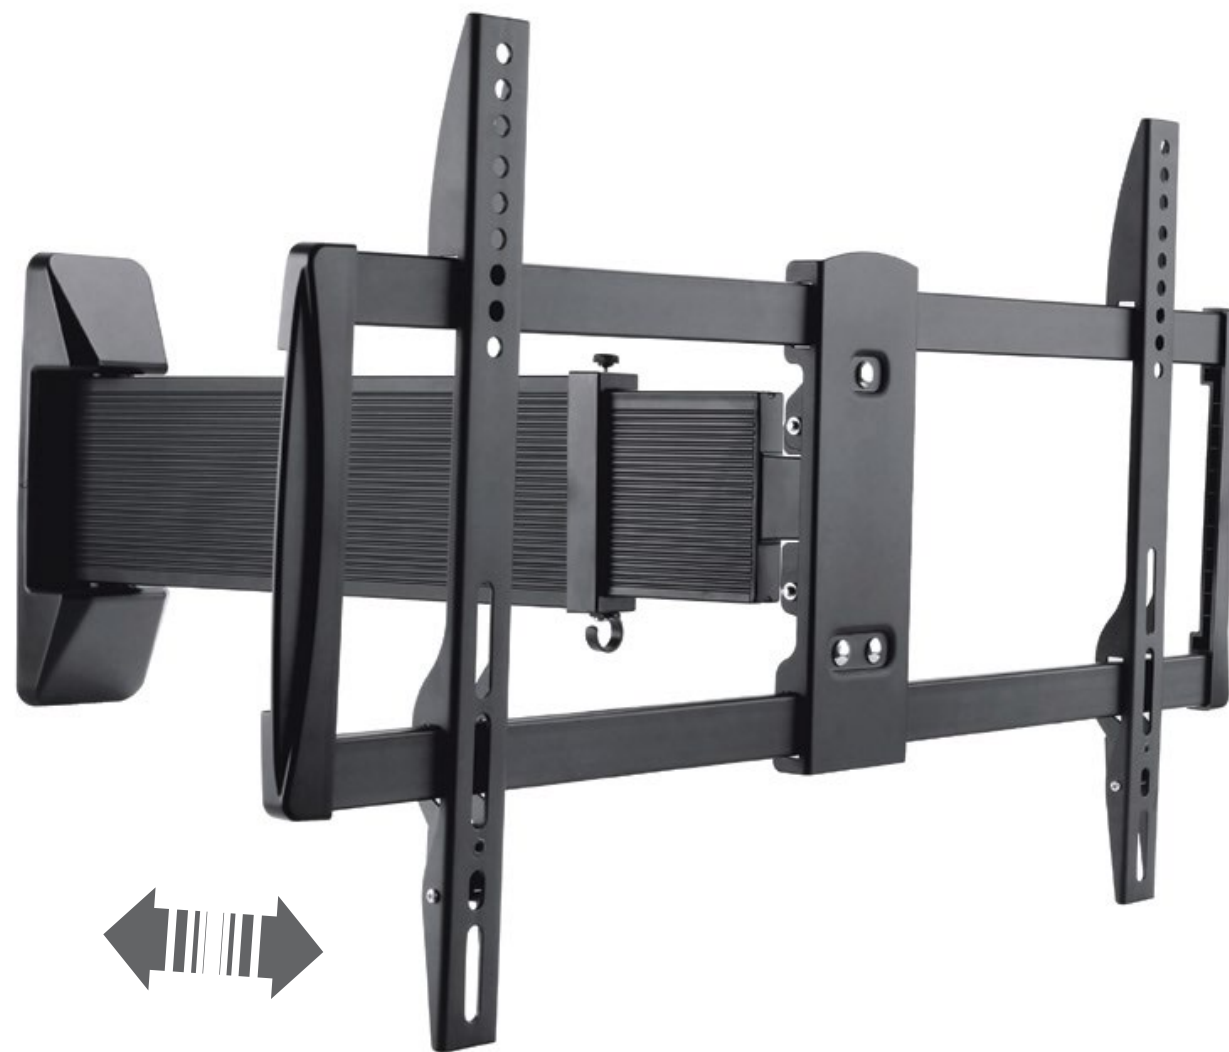

245

EAN 5603209002452

37"-70"

DISPLAY WALL MOUNT
37-70"

EXTENSION: 45-680MM
TILT +8° -12° | ROTATION 180°
LEVEL ADJUSTMENT -3° +3°
INTEGRATED CABLE MANAGEMENT

200X200 / 300X300
400X200 / 400X400
600X400

BLACK COLOR