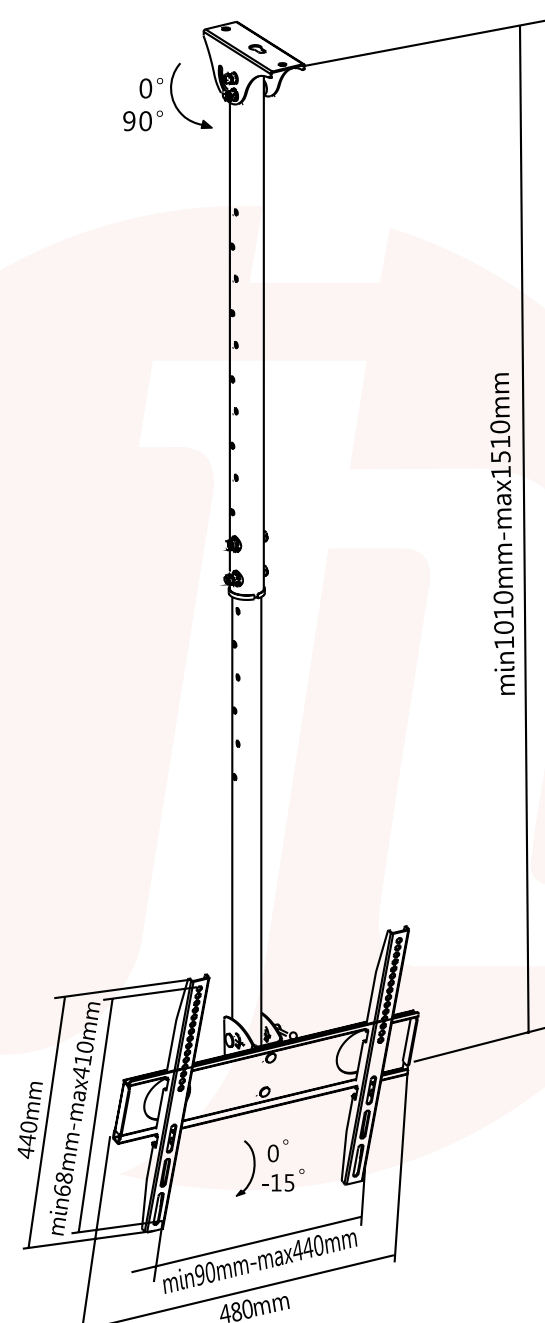

HA600

FOR **PORTRAIT** MODE
COMPATIBLE WITH
279 | 280