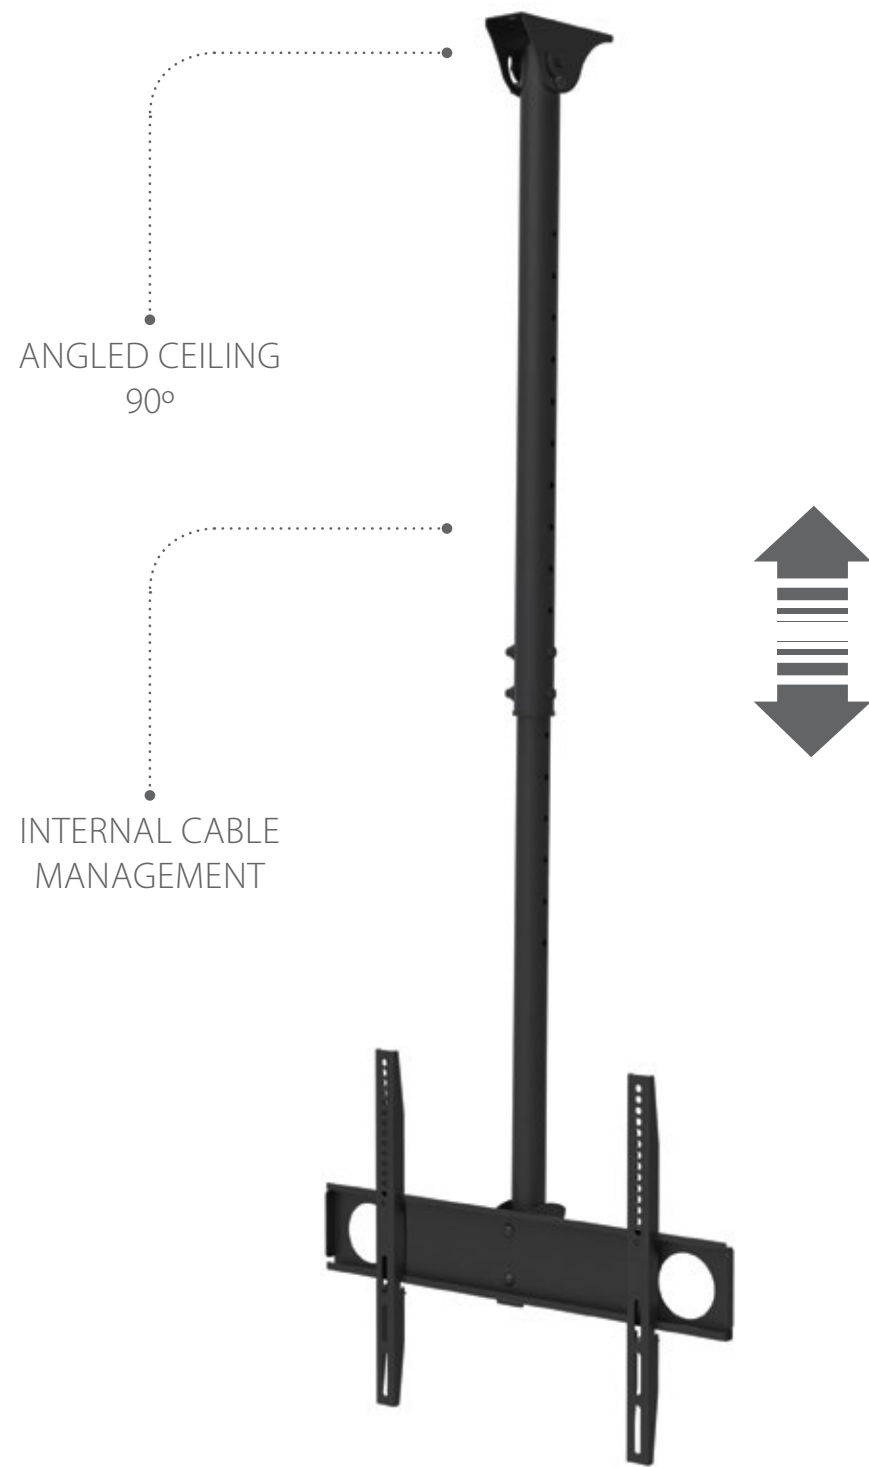

279

EAN 5603209002797

32"-65"

DISPLAY CEILING MOUNT

32-65"

TILT +0° -15°

EXTENSION HEIGHT: 1010-1510MM  
INTERNAL CABLE MANAGEMENT

200X200 / 300X300  
400X200 / 400X400

BLACK COLOR

EASY TO INSTALL  
AND COMBINE

MODULAR MOUNT  
WITH **UNLIMITED**  
CONFIGURATION

HA600

FOR **PORTRAIT** MODE  
COMPATIBLE WITH  
279 | 280