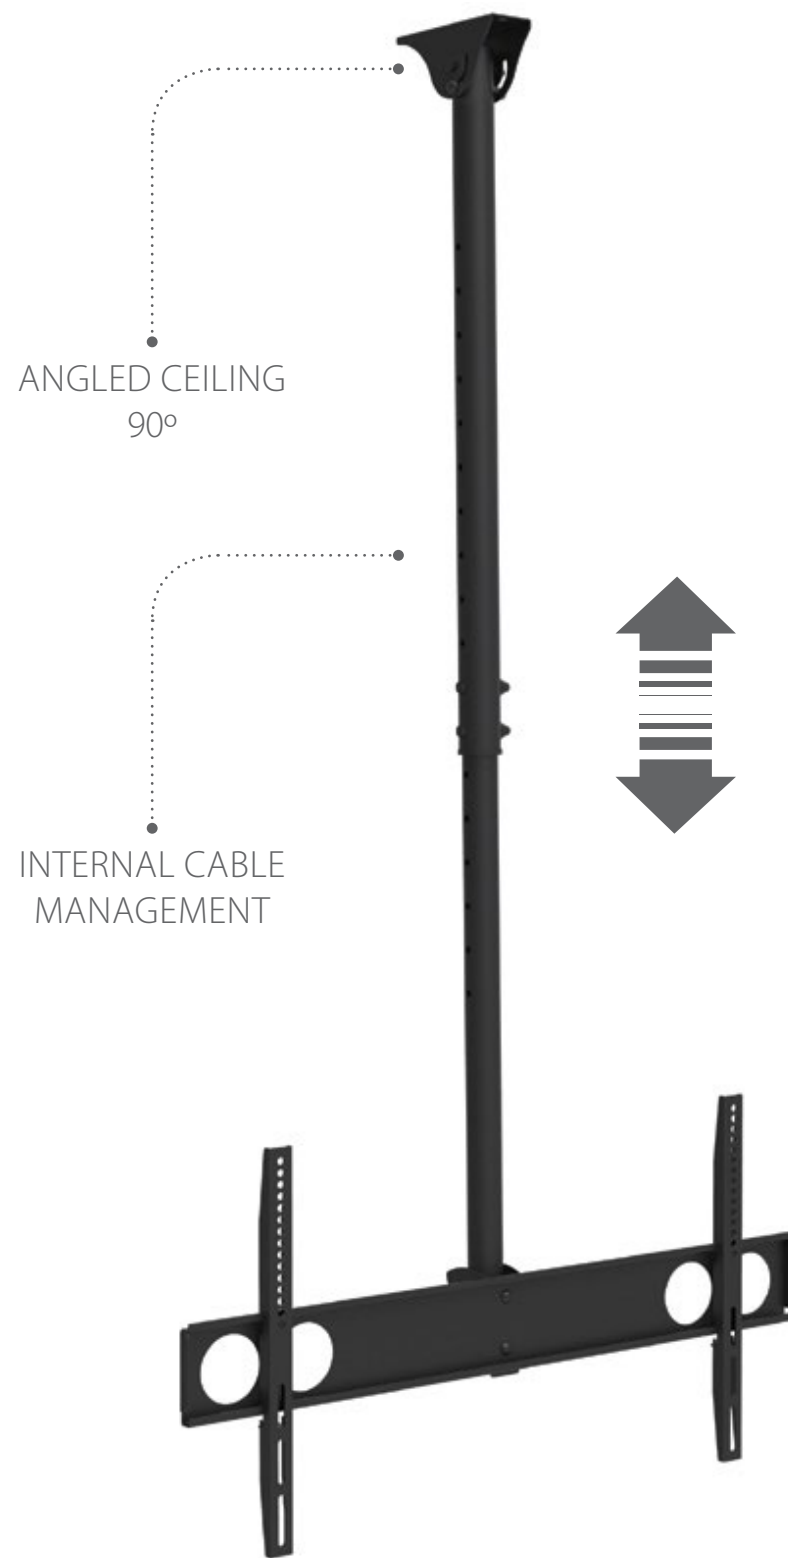

280

EAN 5603209002803

42"-90"

DISPLAY CEILING MOUNT
42-90"

TILT +0° -15°
EXTENSION HEIGHT: 1010-1510MM
INTERNAL CABLE MANAGEMENT

200X200 / 300X300
400X200 / 400X400
600X400 / 800X400

BLACK COLOR

EASY TO INSTALL
AND COMBINE

MODULAR MOUNT
WITH **UNLIMITED**
CONFIGURATION

HA600
FOR **PORTRAIT** MODE
COMPATIBLE WITH
279 | 280