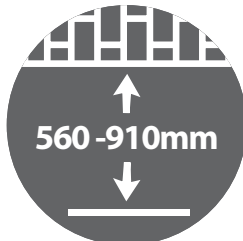

**286**

EAN 5603209002865

42"-90"

ANGLED CEILING  
-60° + 60°

INTERNAL CABLE  
MANAGEMENT

**DISPLAY CEILING MOUNT**  
**42-90"**  
ROTATION 360°  
TILT +0° -25° | SWIVEL +3° -3°  
EXTENSION HEIGHT: 560-910MM  
INTERNAL CABLE MANAGEMENT

200X200 / 300X300  
400X200 / 400X400  
600X400

BLACK COLOR

EASY TO INSTALL  
AND COMBINE

MODULAR MOUNT  
WITH **UNLIMITED**  
CONFIGURATION