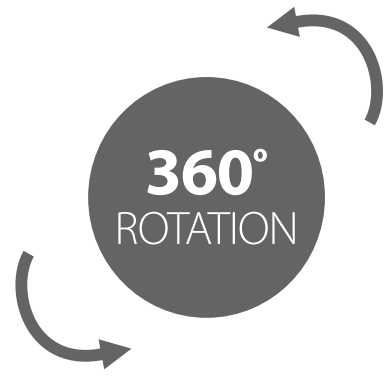

**286**

EAN 5603209002865

42"-90"

ANGLED CEILING  
-60° + 60°

INTERNAL CABLE  
MANAGEMENT

**DISPLAY CEILING MOUNT**  
**42-90"**  
ROTATION 360°  
TILT +0° -25° | SWIVEL +3° -3°  
EXTENSION HEIGHT: 560-910MM  
INTERNAL CABLE MANAGEMENT