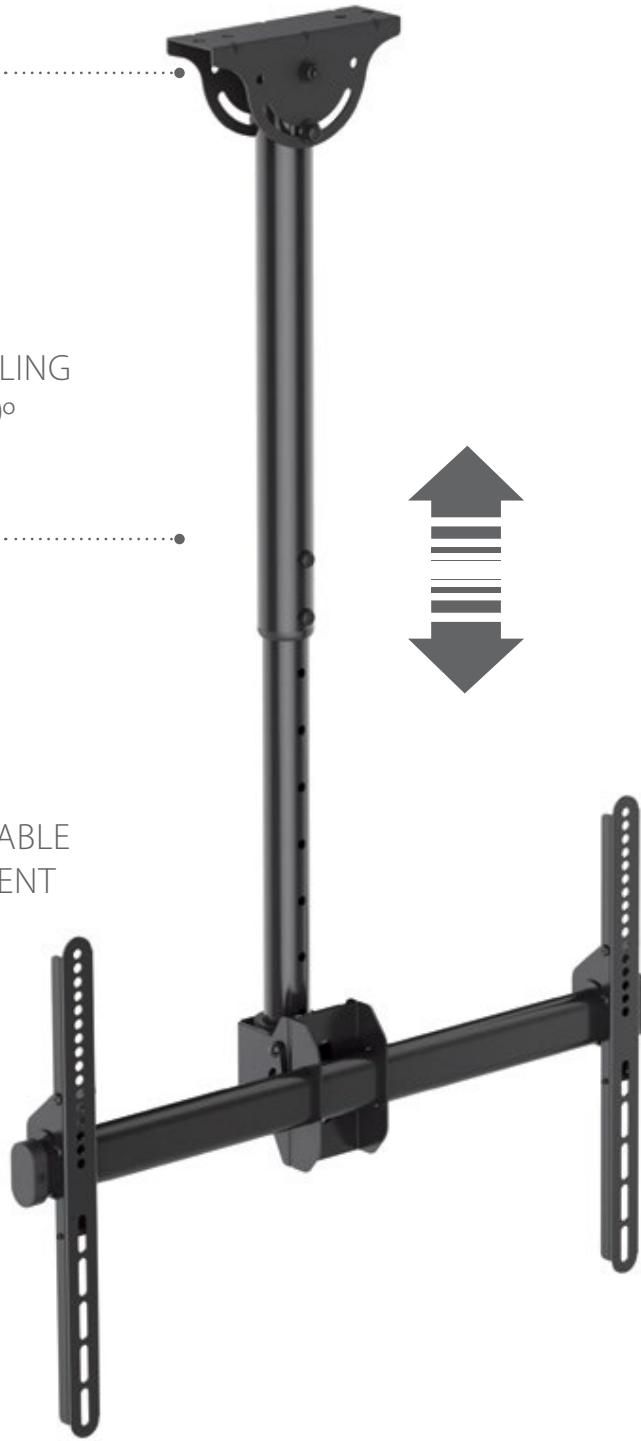

**286**

EAN 5603209002865

42"-90"

ANGLED CEILING  
-60° + 60°

INTERNAL CABLE  
MANAGEMENT

**DISPLAY CEILING MOUNT**  
**42-90"**  
ROTATION 360°  
TILT +0° -25° | SWIVEL +3° -3°  
EXTENSION HEIGHT: 560-910MM  
INTERNAL CABLE MANAGEMENT

200X200 / 300X300  
400X200 / 400X400  
600X400

BLACK COLOR

EASY TO INSTALL  
AND COMBINE

MODULAR MOUNT  
WITH **UNLIMITED**  
CONFIGURATION