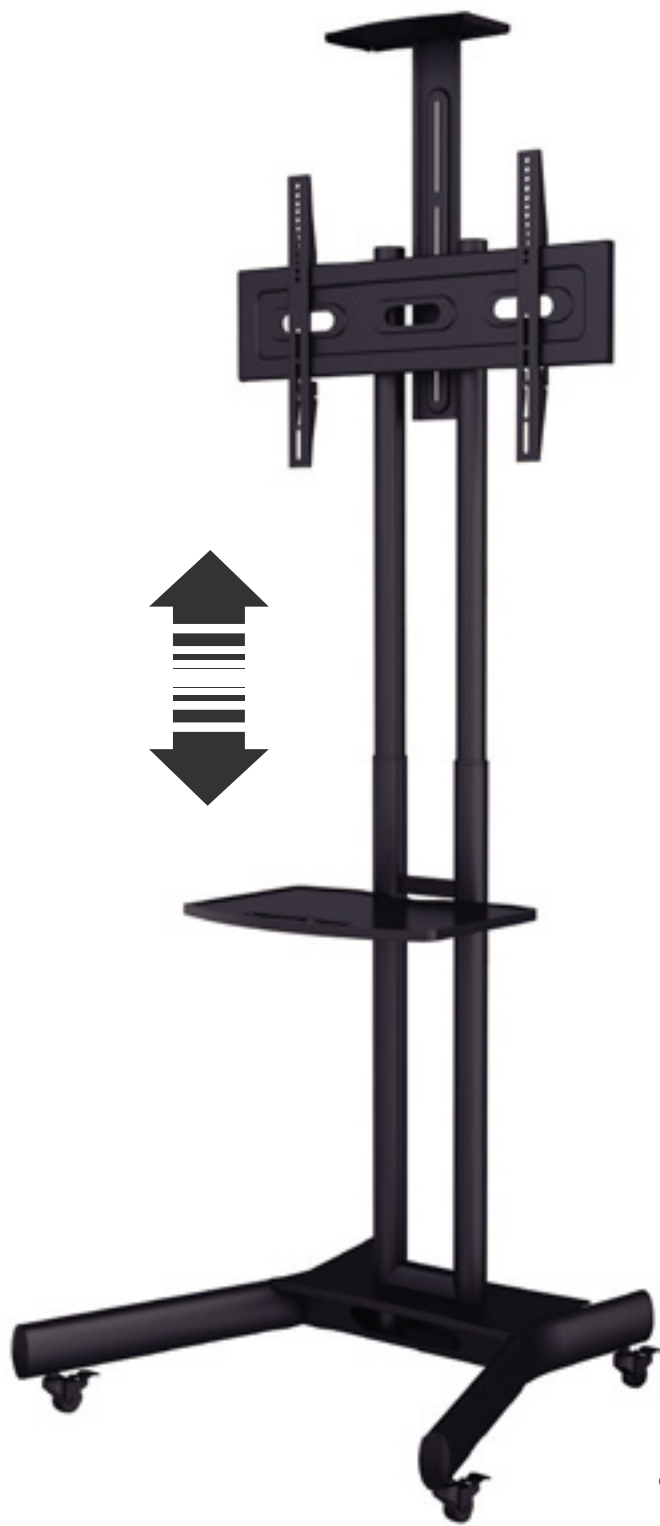

293

EAN 5603209002933

32"-70"

DISPLAYS 32-70"

CAMERA SHELF / AV SHELF INCLUDED

ROTATION 0° TO 90°

ADJUSTABLE HEIGHT: 1030 / 1530MM

VIDEO
CONFERENCE

VERTICAL
HORIZONTAL
PORTRAIT
LANDSCAPE
MODE

BRAKED WHEELS
INCLUDED

KG
50 MAX.

VESA
600x400
MAX.