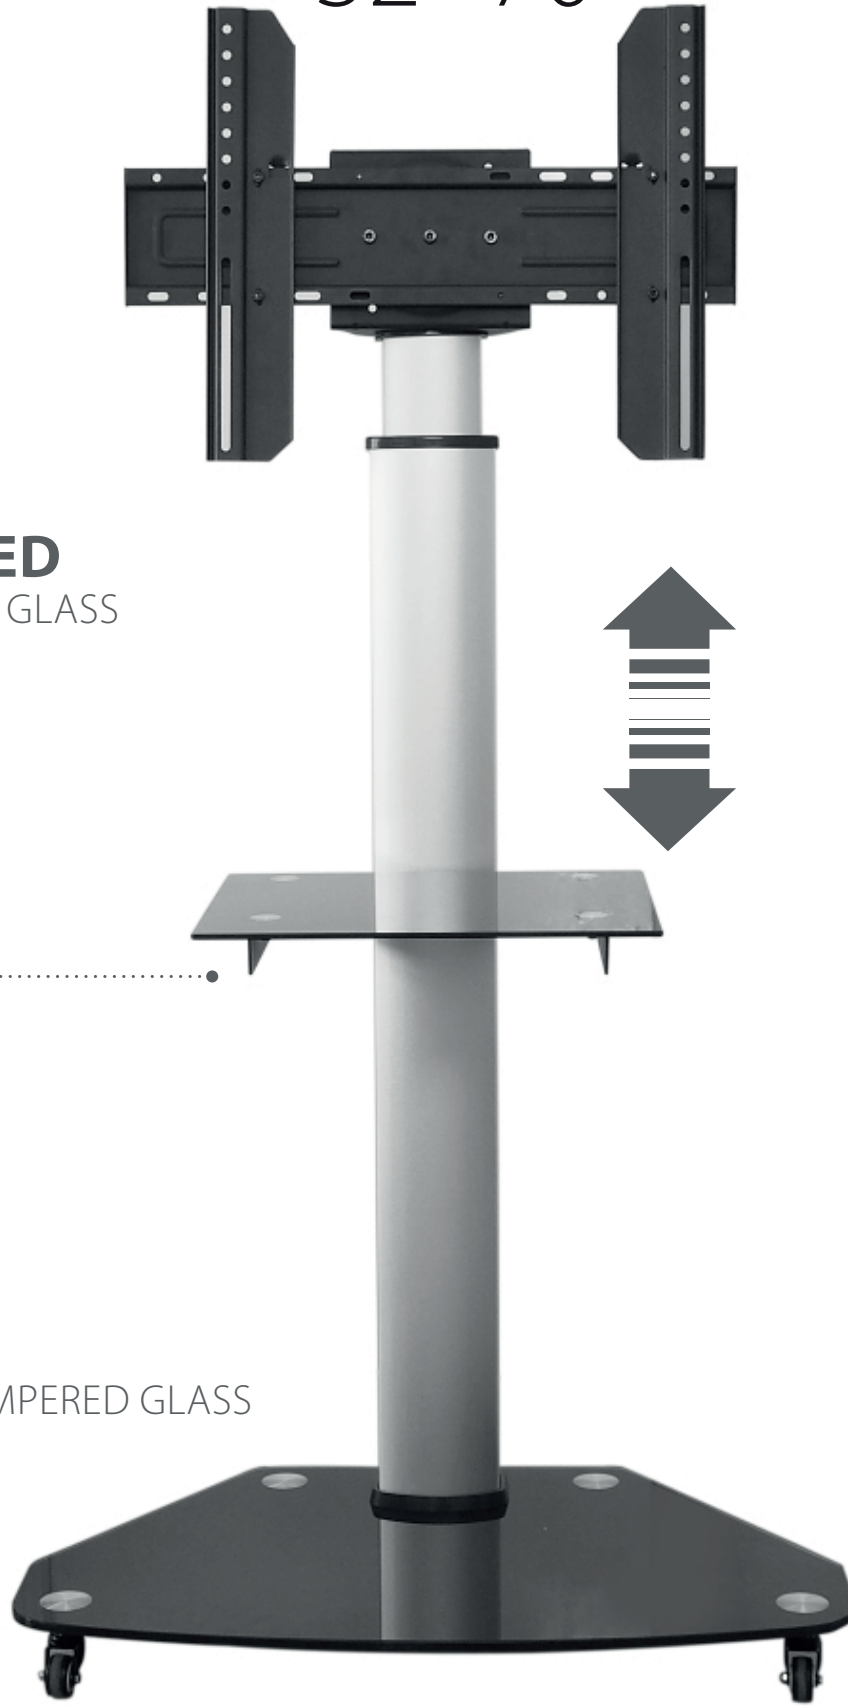

295

EAN 5603209002957

32"-70"

AV SHELF
INCLUDED
6MM TEMPERED GLASS

10MM TEMPERED GLASS

FREE STANDING CART MOUNT
32-70"
AV SHELF INCLUDED
ROTATION 0° TO 90°
ADJUSTABLE HEIGHT: 1200 / 1800MM

200X200 / 200X300 / 200X400
300X300 / 300X400 / 400X400
600X400

SILVER / BLACK COLOR