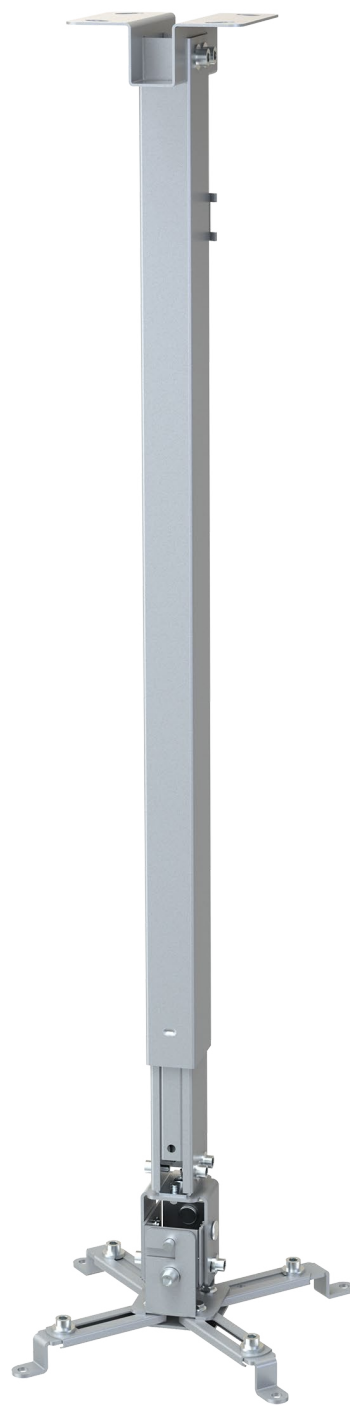

# 360S

EAN 5603209003602

## UNIVERSAL CEILING PROJECTOR

TILT +15° -15° | ROTATION 90°  
ADJUSTABLE HEIGHT: 730 / 1200MM

WHITE COLOR

**360W**

EAN: 5603209003619

WHITE COLOR

minØ225mm - maxØ316mm