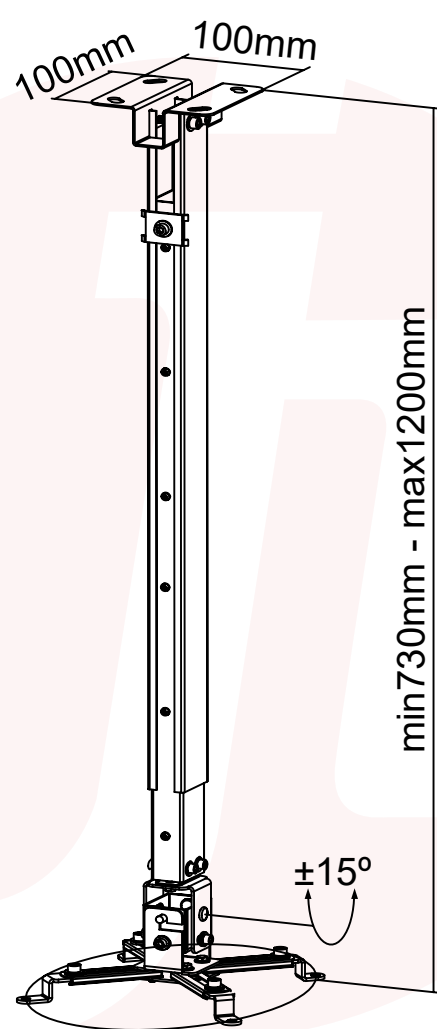

# 360S

EAN 5603209003602

## UNIVERSAL CEILING PROJECTOR

TILT +15° -15° | ROTATION 90°  
ADJUSTABLE HEIGHT: 730 / 1200MM

WHITE COLOR

**360W**

EAN: 5603209003619

WHITE COLOR

minØ225mm - maxØ316mm