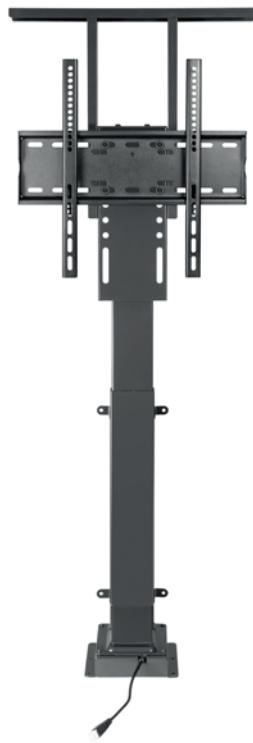

CL400M

EAN 5603209004951

32"-48"

MOTORIZED TV MOUNT 32-48"

ADJUSTABLE HEIGHT: 573 / 1238MM
TOP COVER ADJUSTABLE HEIGHT
CUSTOMIZABLE POSITION MEMORY
ANTI-COLLISION FUNCTION

200X200 / 300X300
400X200 / 400X400

BLACK COLOR

REMOTE CONTROL
INCLUDED