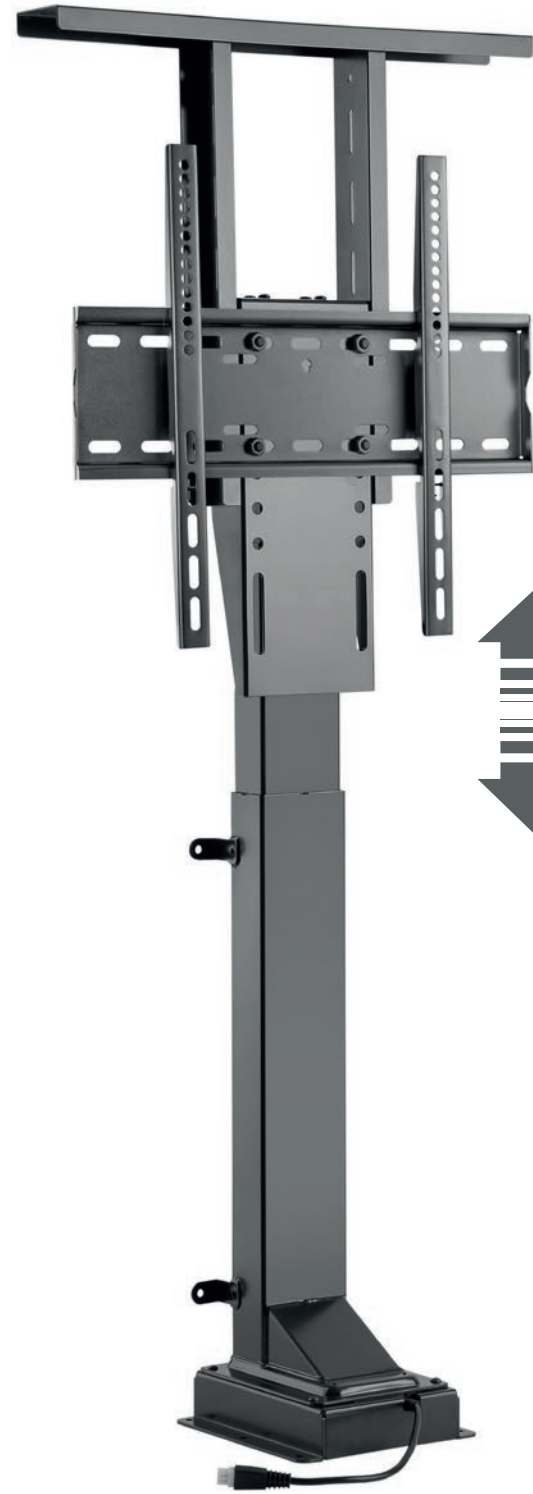

CL400M

EAN 5603209004951

32"-48"

MOTORIZED TV MOUNT 32-48"

ADJUSTABLE HEIGHT: 573 / 1238MM
TOP COVER ADJUSTABLE HEIGHT
CUSTOMIZABLE POSITION MEMORY
ANTI-COLLISION FUNCTION

200X200 / 300X300
400X200 / 400X400

BLACK COLOR

REMOTE CONTROL
INCLUDED