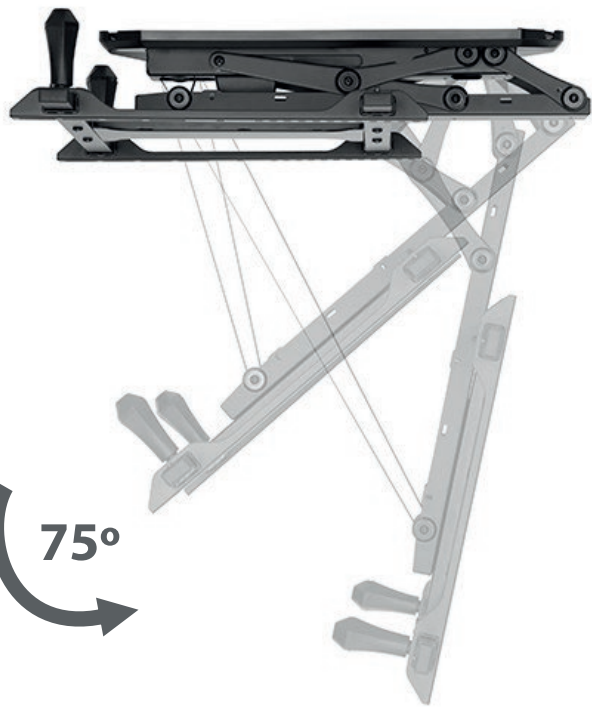

CM610M

EAN 5603209004968

32"-70"

PROFILE CLOSED
108MM

75°

PERFECT FOR
FLAT & ANGLED CEILINGS

MOTORIZED DISPLAY CEILING MOUNT
32-70"

TILT 0° -75°
LEVEL ADJUSTMENT -2° +2°
PROFILE: 108MM-725MM
COSTUMIZABLE POSITION MEMORY

200X100 / 200X200
200X400 / 300X200
300X300 / 400X200
400X300 / 400X400
600x400

BLACK COLOR

REMOTE CONTROL
INCLUDED