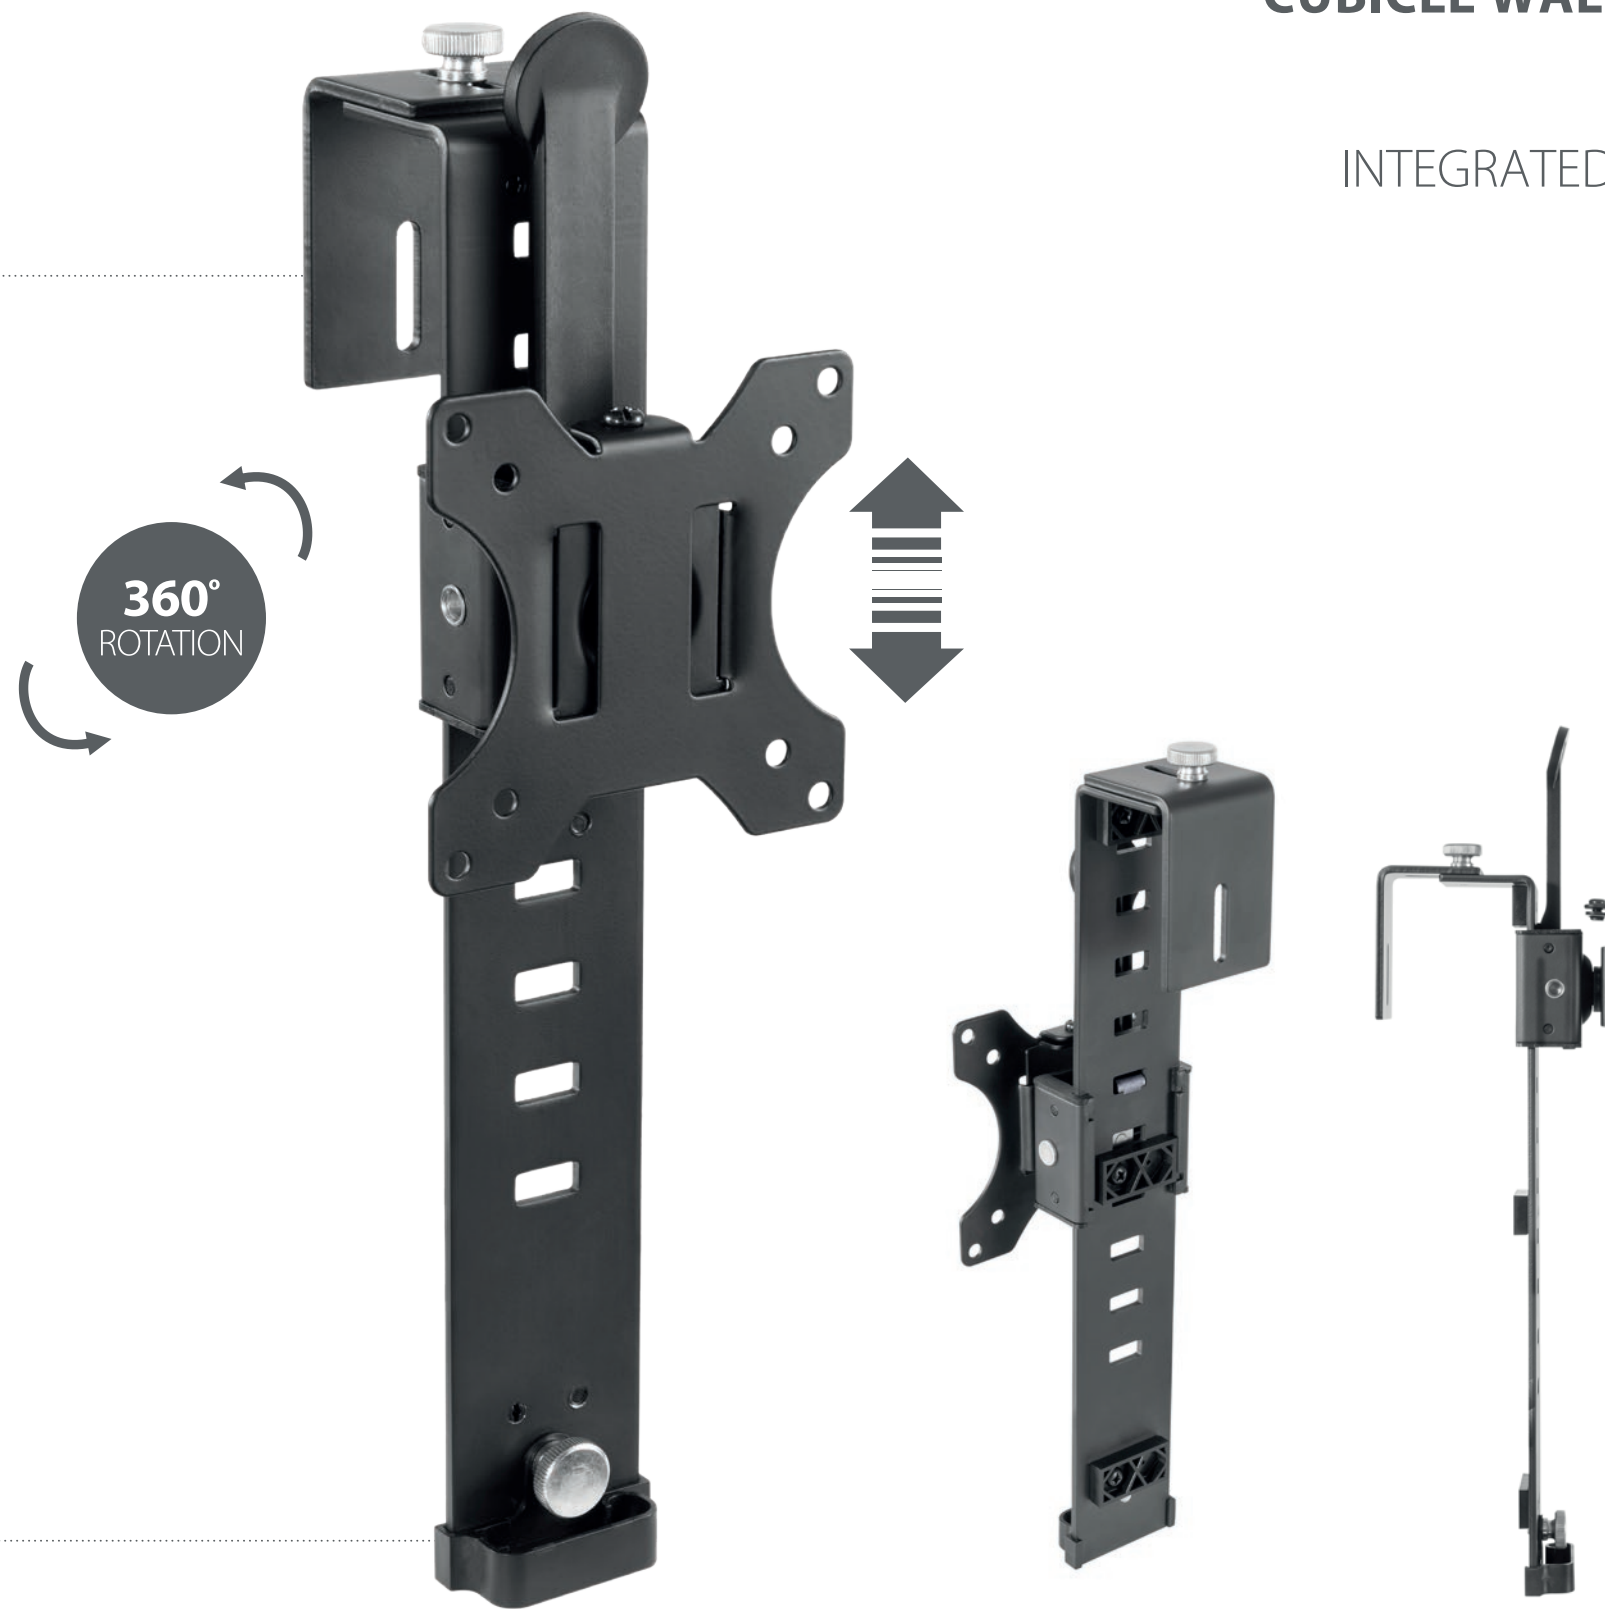

DM1000

EAN 5603209010181

17"-32"

ADJUSTABLE
TOP

CABLE
MANAGEMENT
INCLUDED

CUBICLE WALL MONITOR MOUNT
17-32"
10 HEIGHT POSITIONS
INTEGRATED CABLE MANAGEMENT
ROTATION 360°

75X75 / 100X100

BLACK COLOR