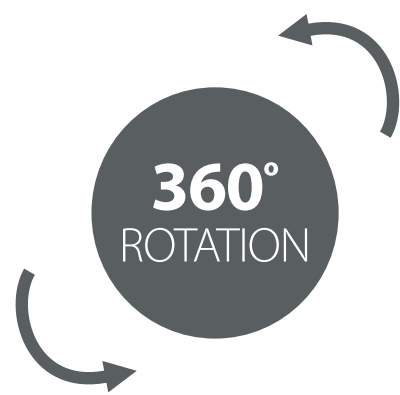

DM3100

EAN 5603209131008

17"-32"

MONITOR DESK MOUNT 17-32"

- DYNAMIC HEIGHT ADJUSTMENT
- TILT +90° -45°
- SWIVEL +180° -180°
- ROTATION 360°
- CABLE MANAGEMENT

GAS SPRING
EASILY ADJUSTABLE

360°
ROTATION

CLAMP BASE
GROMMET BASE
INCLUDED

75X75
100X100

BLACK COLOR