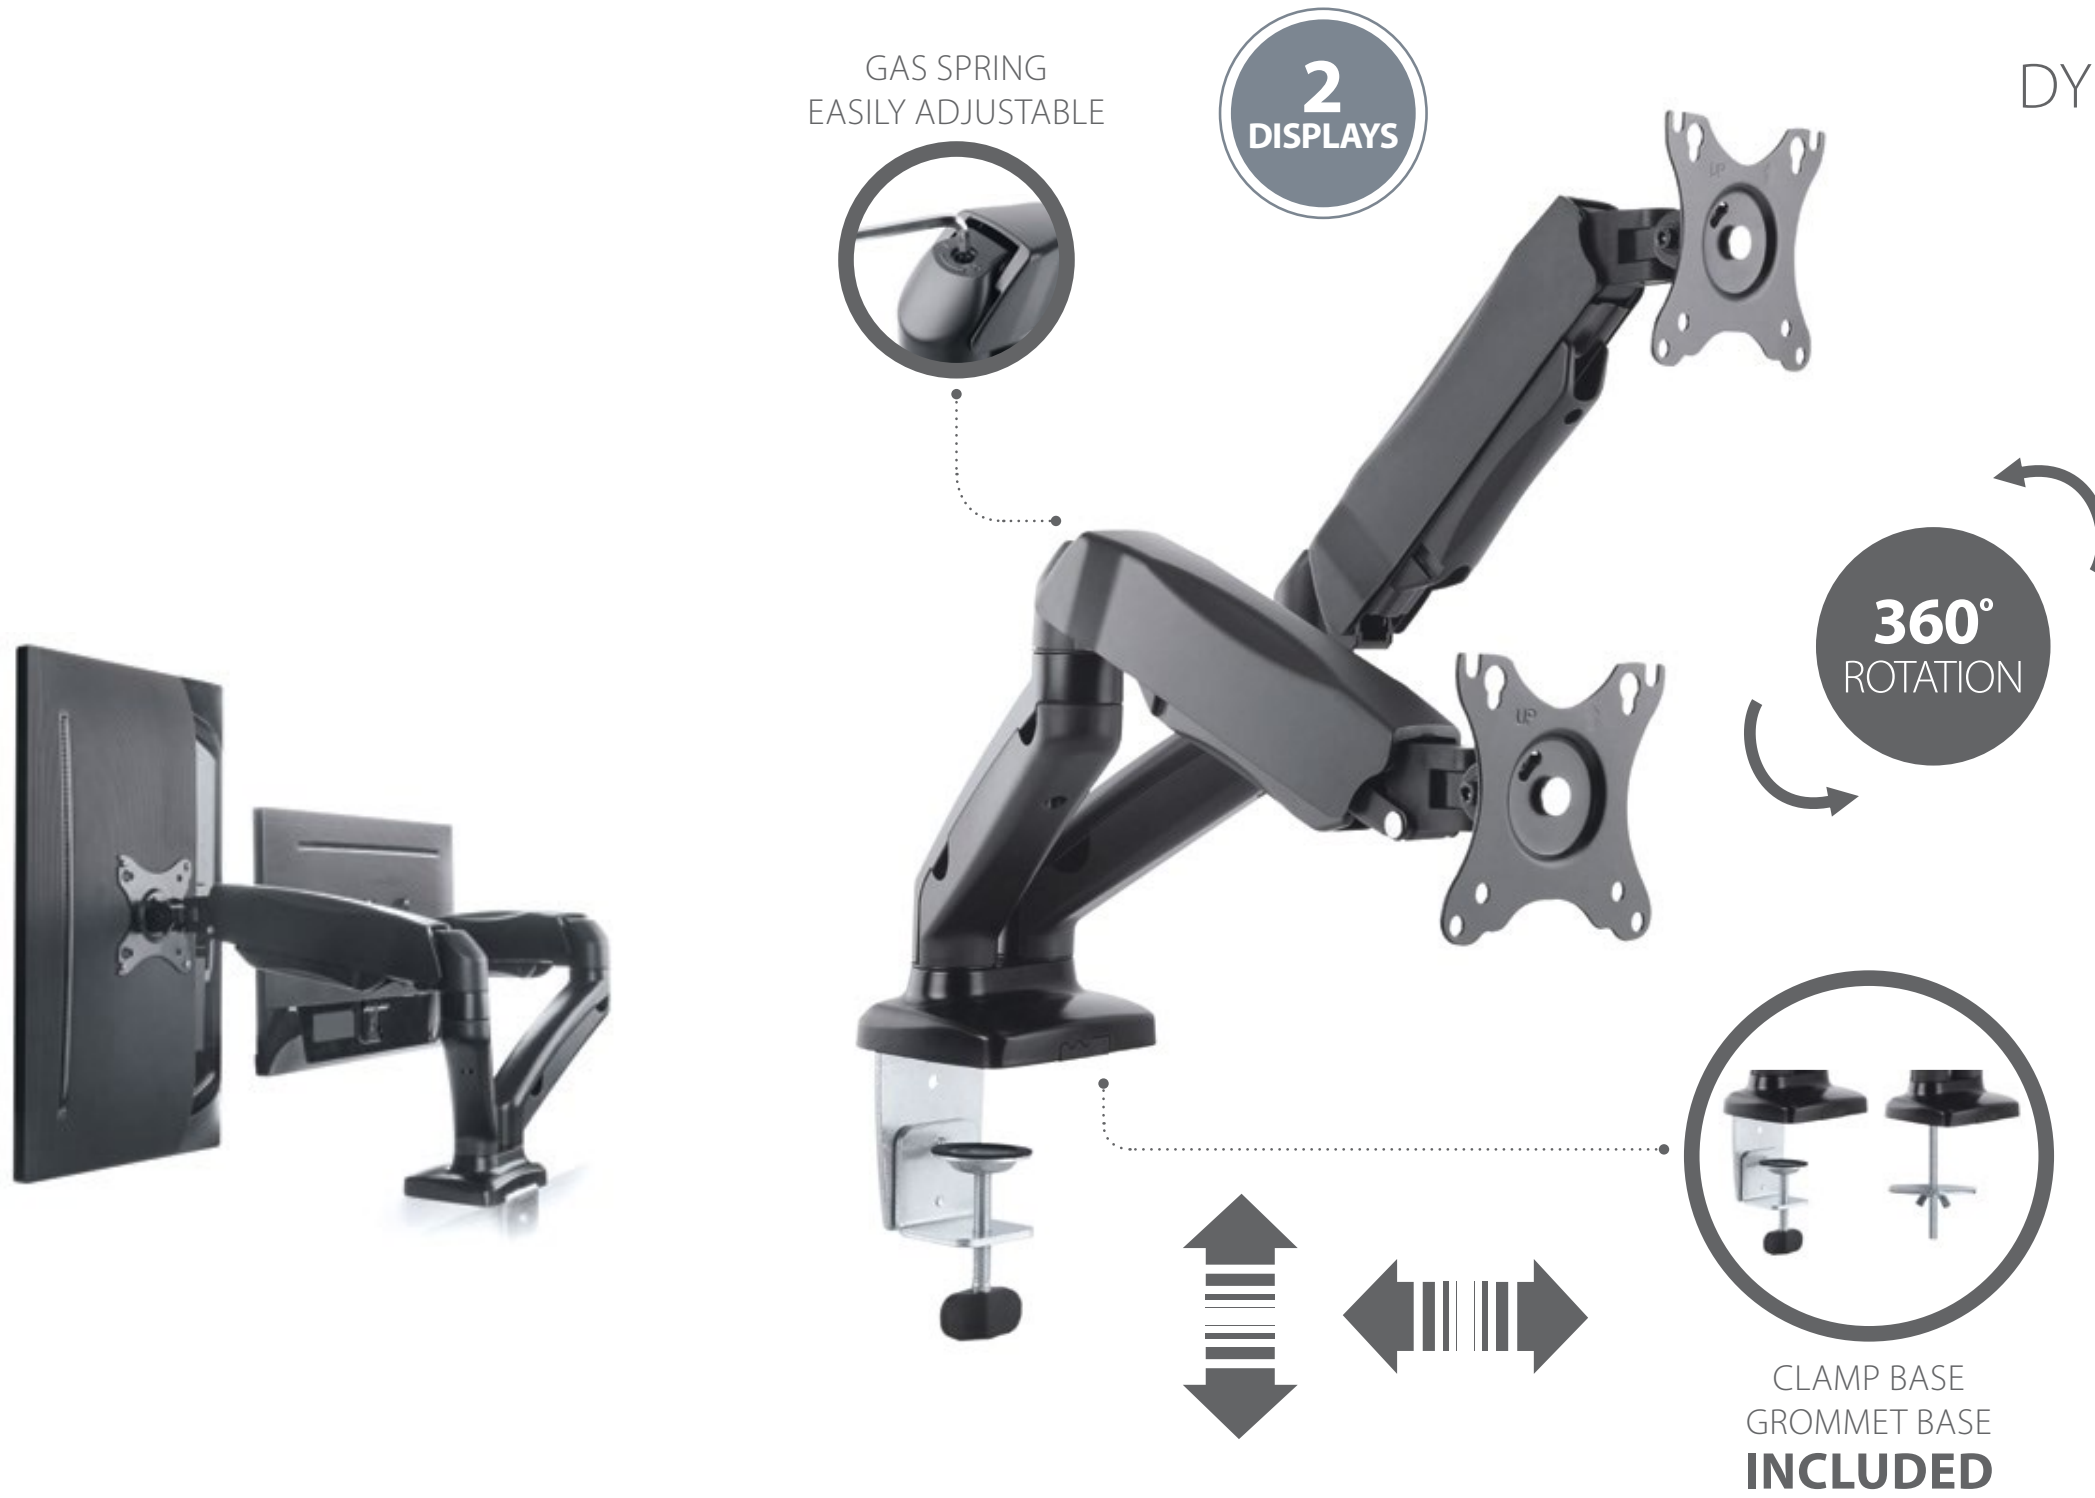

# DM3200

EAN 5603209132005

13"-27"

## MONITOR DESK MOUNT 13-27"

DYNAMIC HEIGHT ADJUSTMENT  
TILT +90° -45°  
SWIVEL +180° -180°  
ROTATION 360°  
CABLE MANAGEMENT

75X75  
100X100

BLACK COLOR