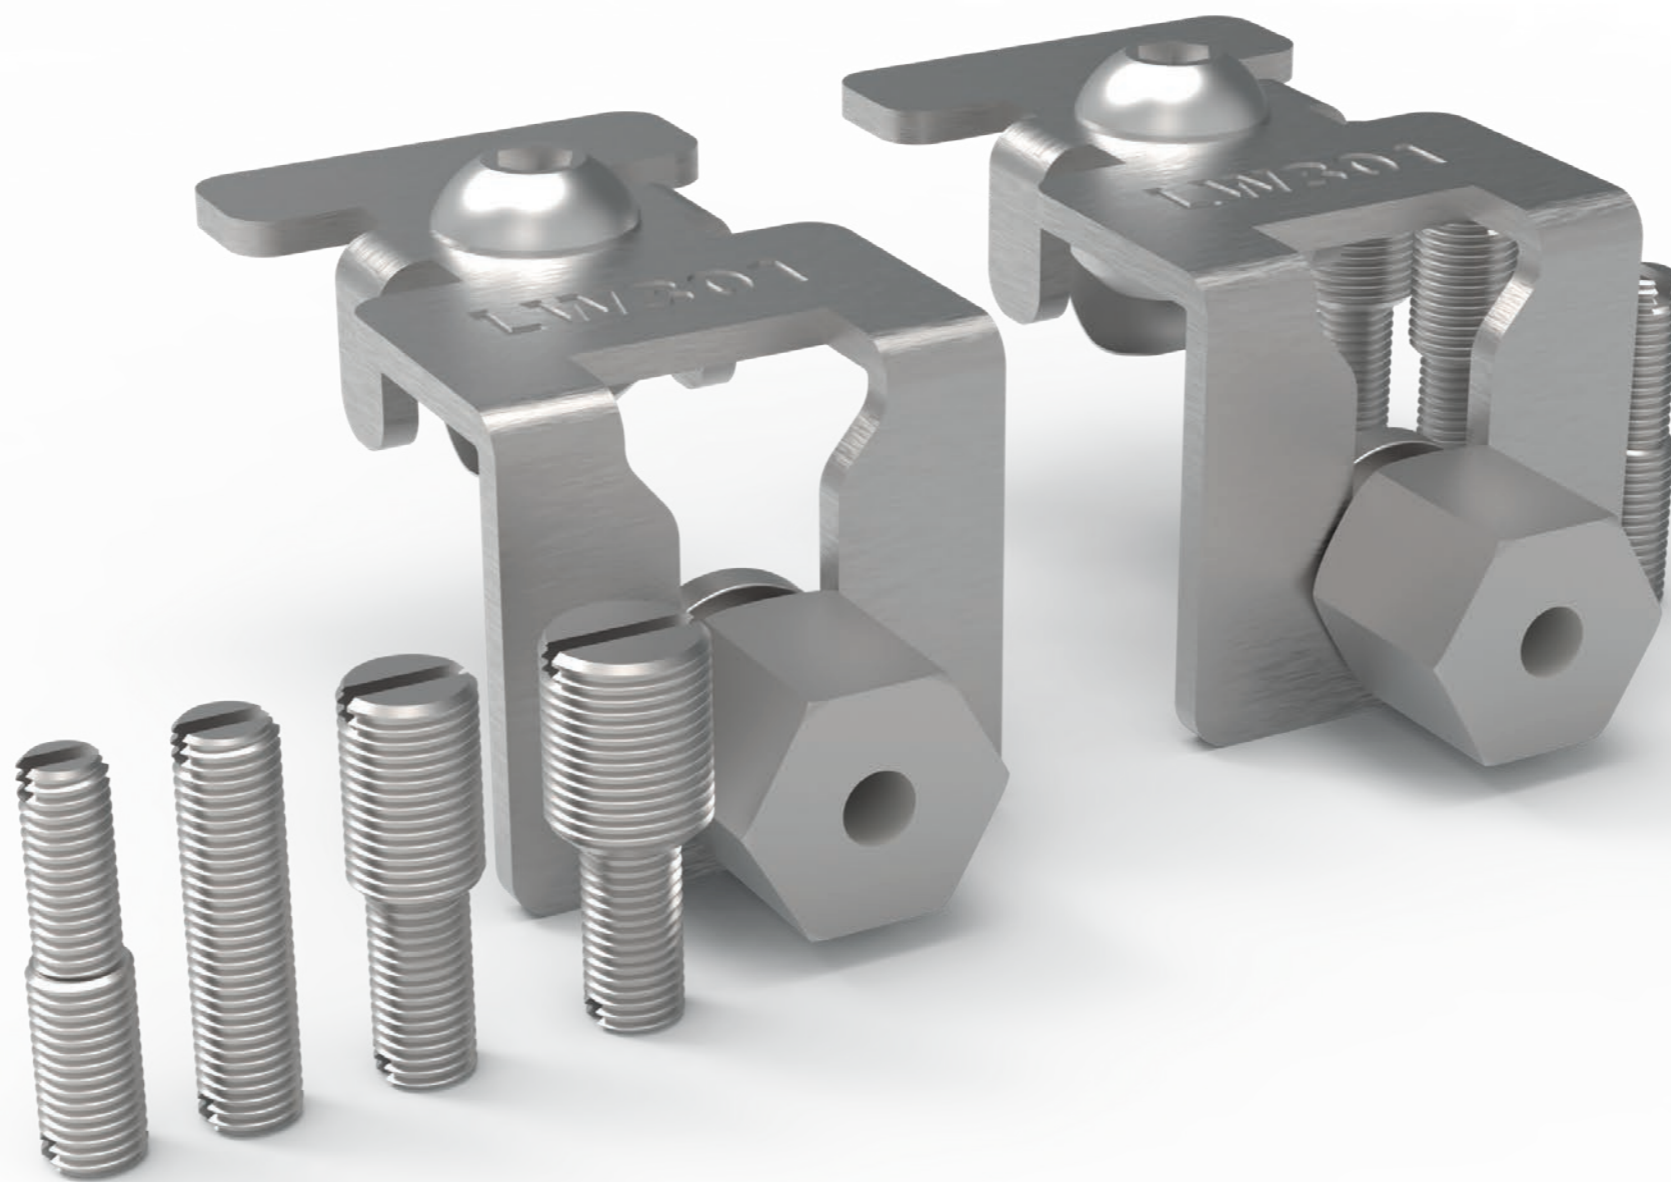

LW301

EAN 5603209083017

LED CONNECTION SET

CONJUNTO FIXAÇÃO LED/PERFIL

[2PCS/SET]

COMPATIBLE WITH
LW SERIES
ALUMINUM COLOR
(INCLUDES 1 PAIR OF EACH+
M5/M6/M8/M10 SCREWS)

EASY TO INSTALL
AND COMBINE

MODULAR MOUNT
WITH **UNLIMITED**
CONFIGURATION