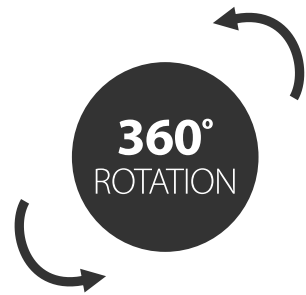

SW6100

EAN 5603209036105

17"-32"

MONITOR 17-32"

TILT +10° -10° | SWIVEL +10° -10° | ROTATION 360°

DYNAMIC HEIGHT ADJUSTMENT

HEIGHT RANGE 505MM

CABLE MANAGEMENT

BLACK COLOR

GAS SPRING
EASILY ADJUSTABLE