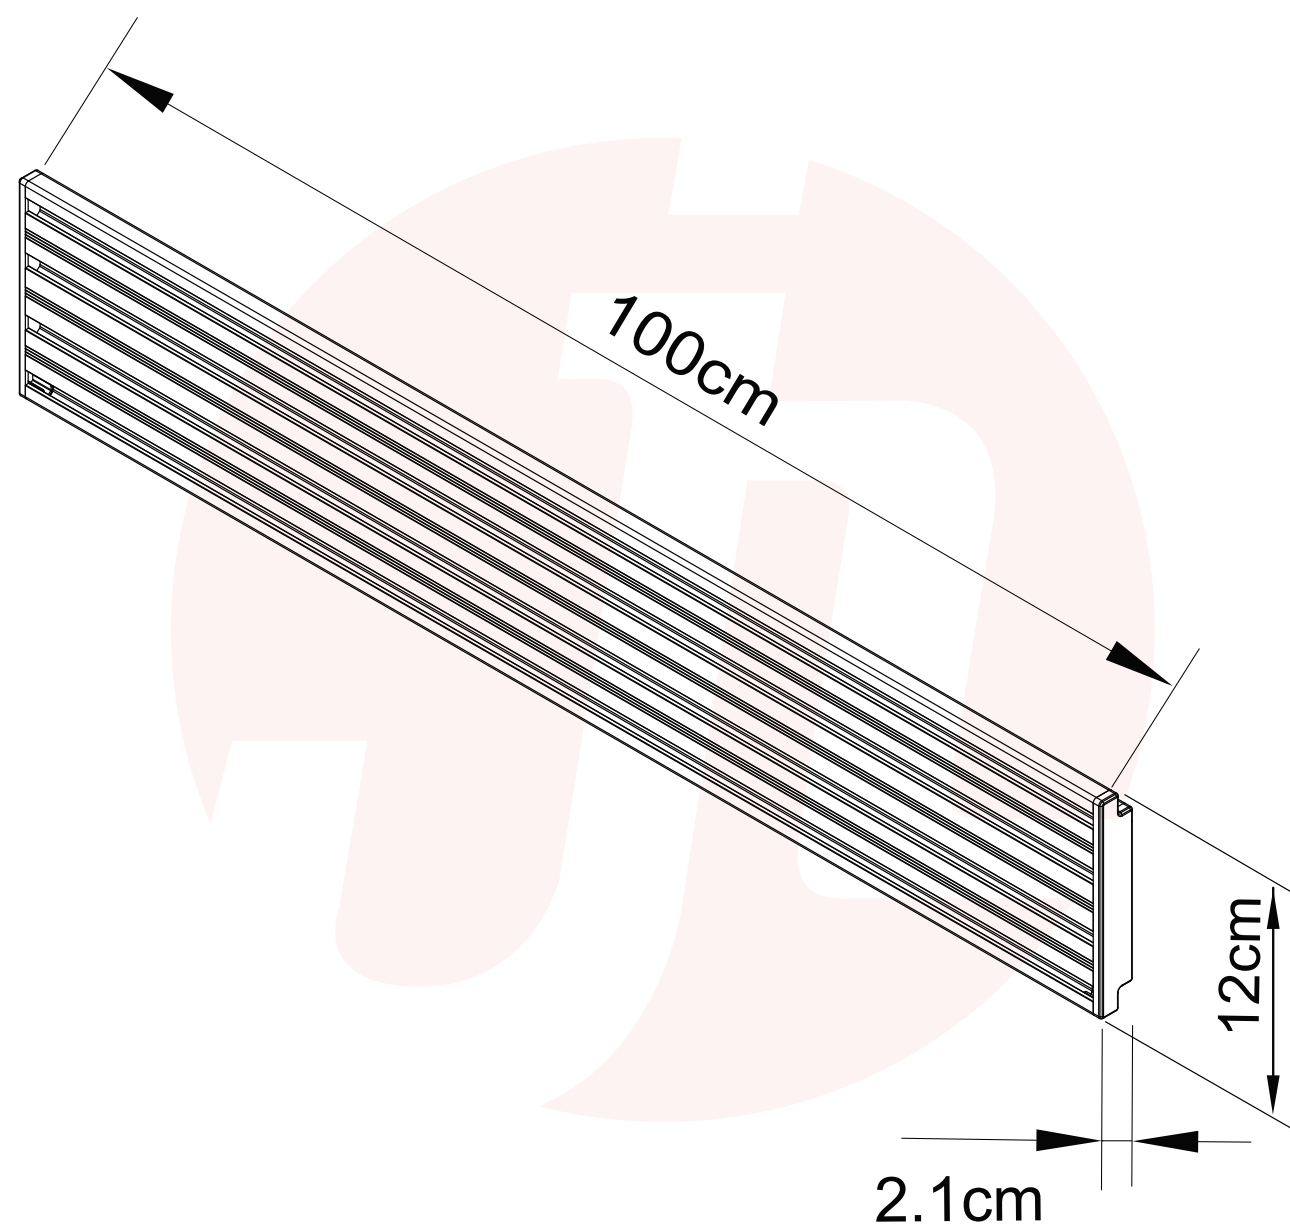

VW103

EAN 5603209091036

AL RAIL 1000MM

COMPATIBLE WITH VWB SERIES | COMPATÍVEL COM SÉRIE VWB