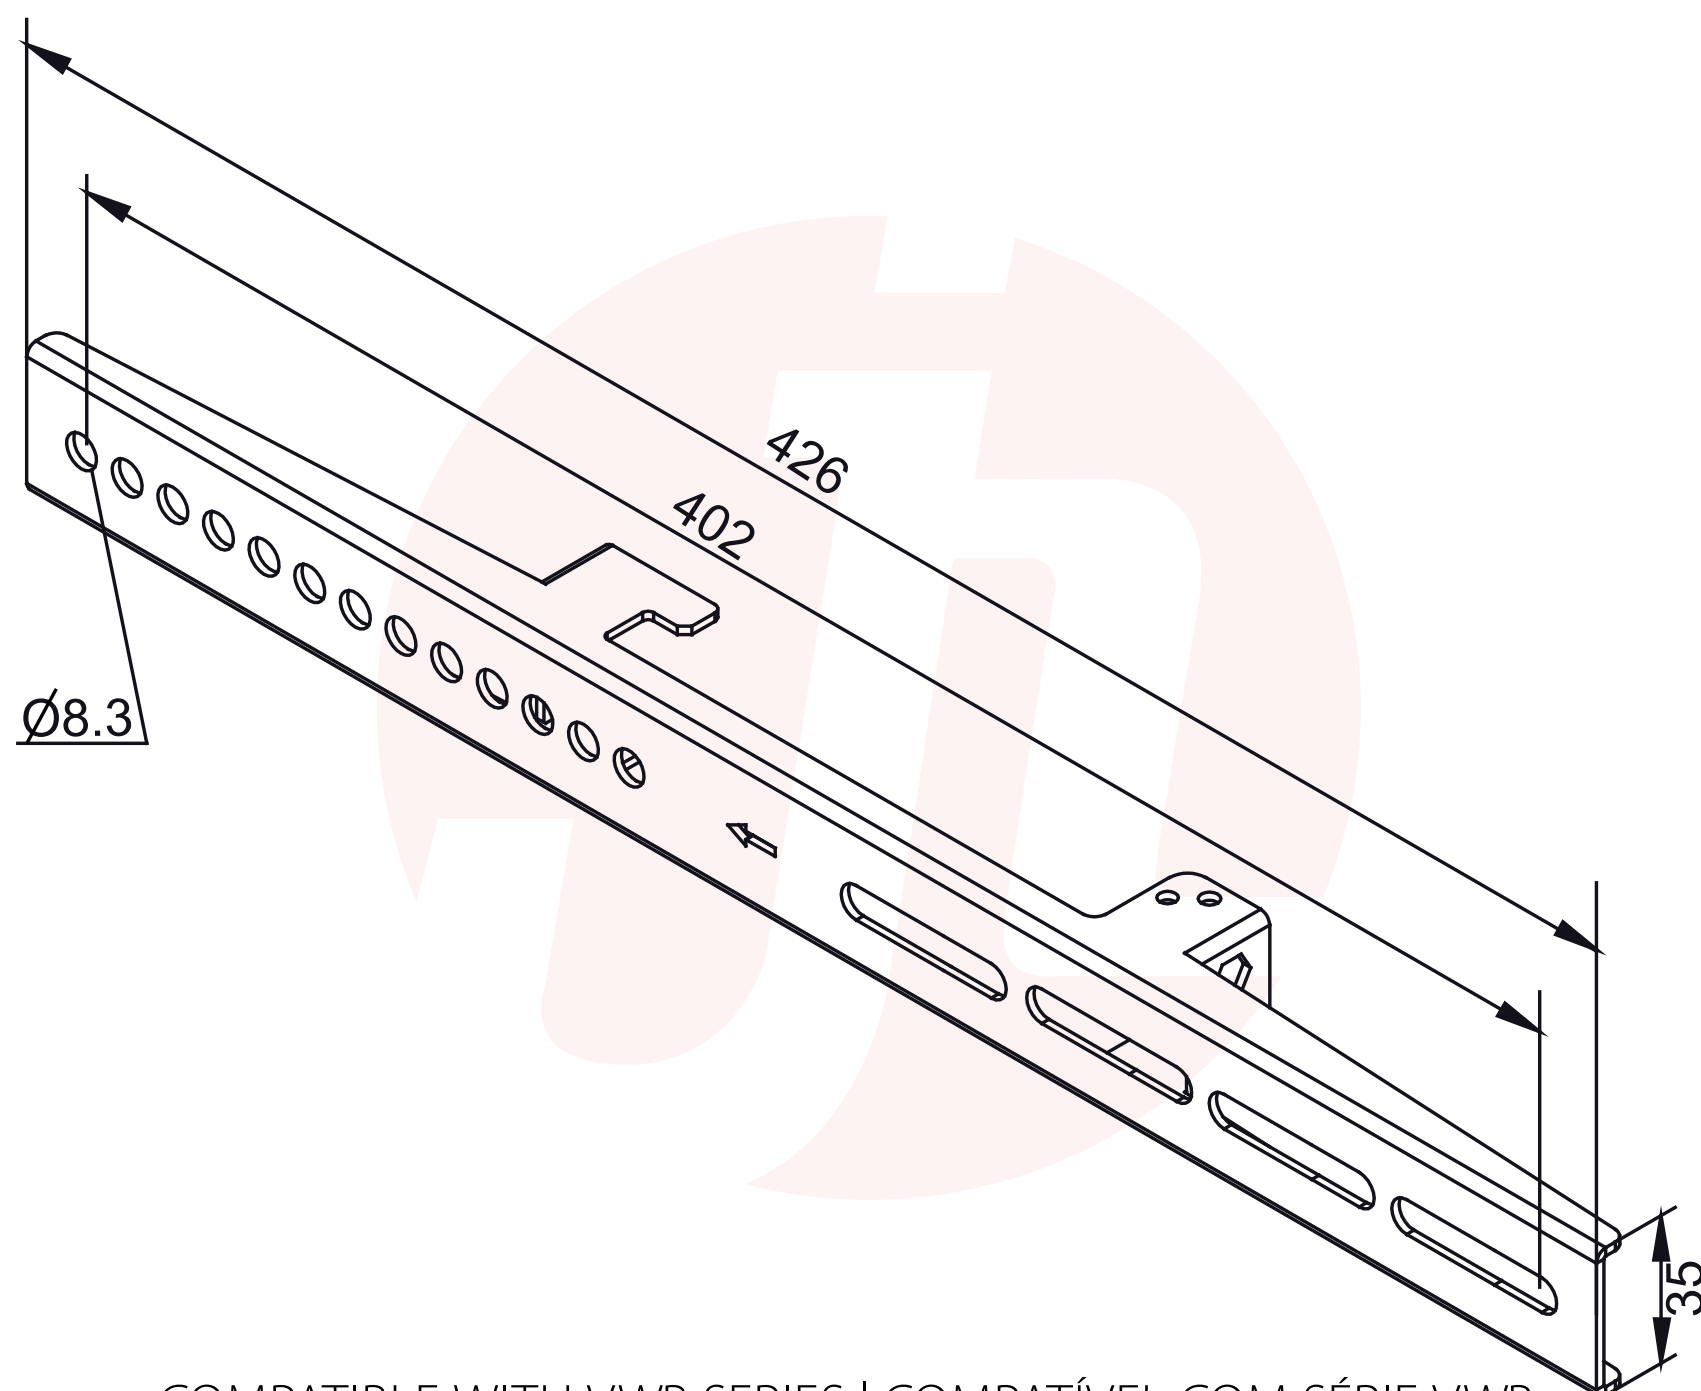

VW104

EAN 5603209091043

FIXED BRACKET ARM 400MM

COMPATIBLE WITH VWB SERIES | COMPATÍVEL COM SÉRIE VWB