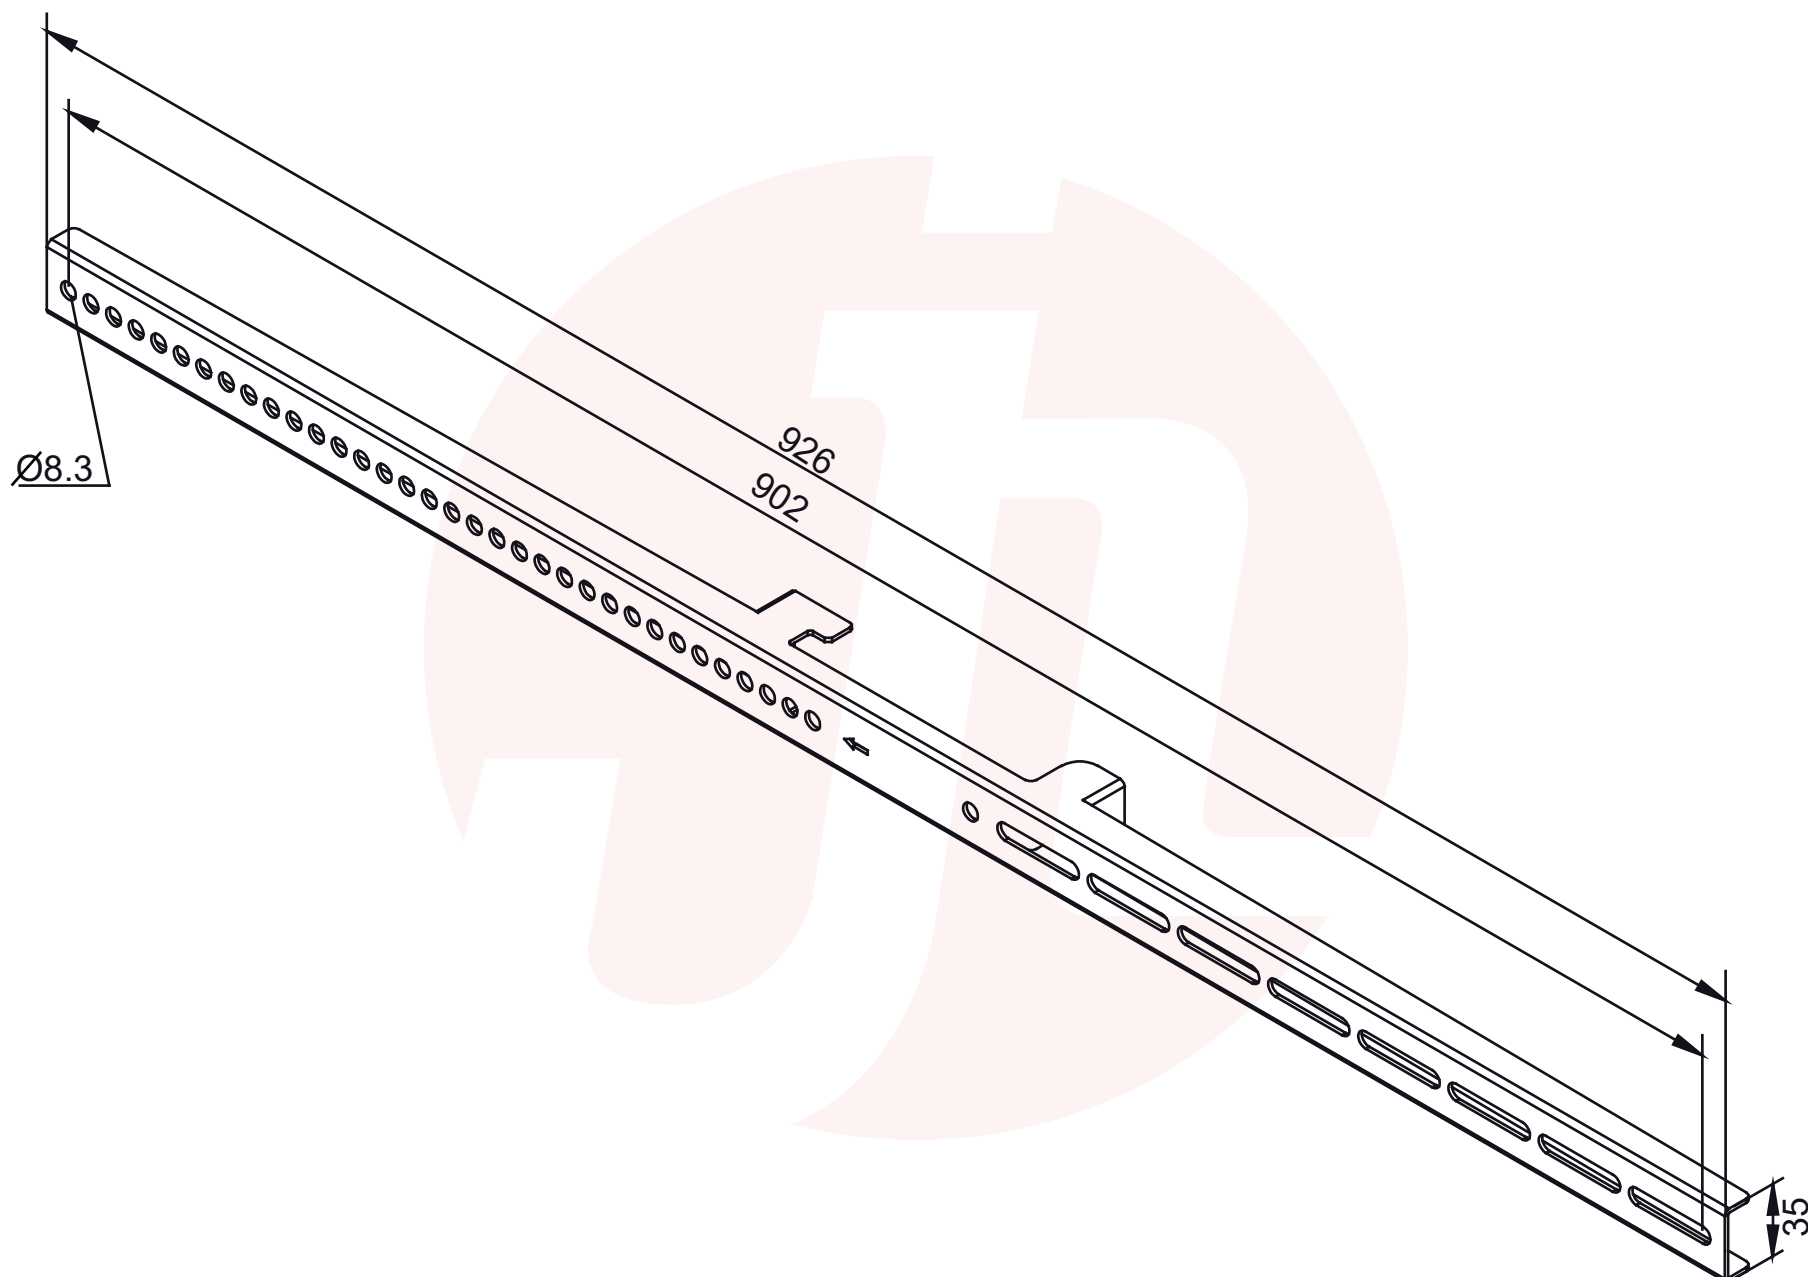

**VW106**

EAN 5603209091067

FIXED BRACKET ARM 600MM

COMPATIBLE WITH VWB SERIES | COMPATÍVEL COM SÉRIE VWB