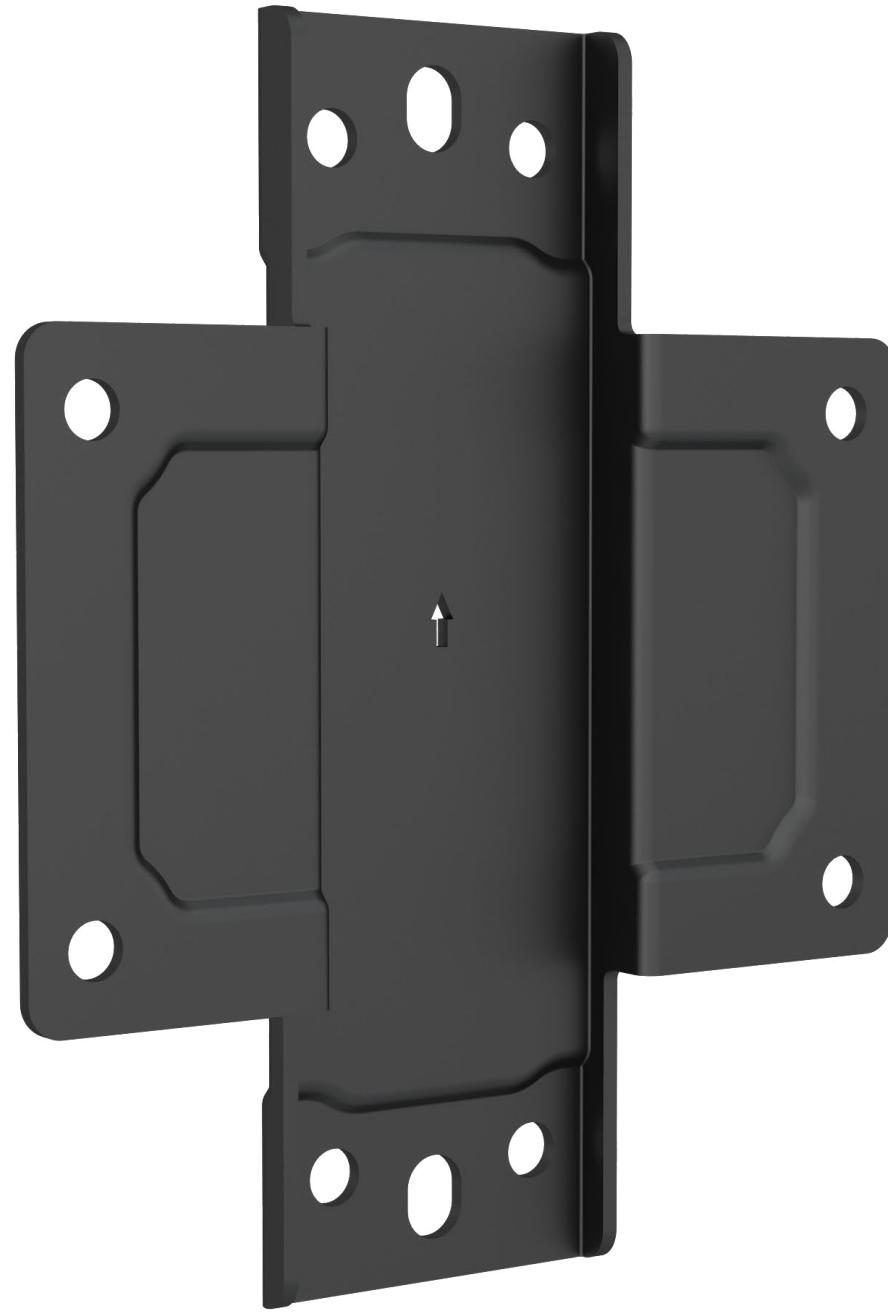

VW122

EAN 5603209091227

SMALL WALL PLATE

COMPATIBLE WITH
VWW SERIES

EASY TO INSTALL
AND COMBINE

MODULAR MOUNT
WITH **UNLIMITED**
CONFIGURATION