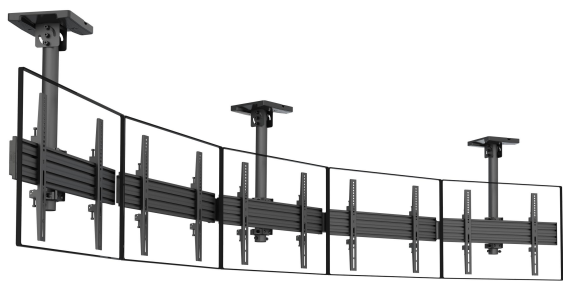

VW157

EAN 5603209091579

CURVED JOINER

±45°

COMPATIBLE WITH
VW100 / VW101 / VW102
VW103 / VW135

EASY TO INSTALL
AND COMBINE

MODULAR MOUNT
WITH **UNLIMITED**
CONFIGURATION