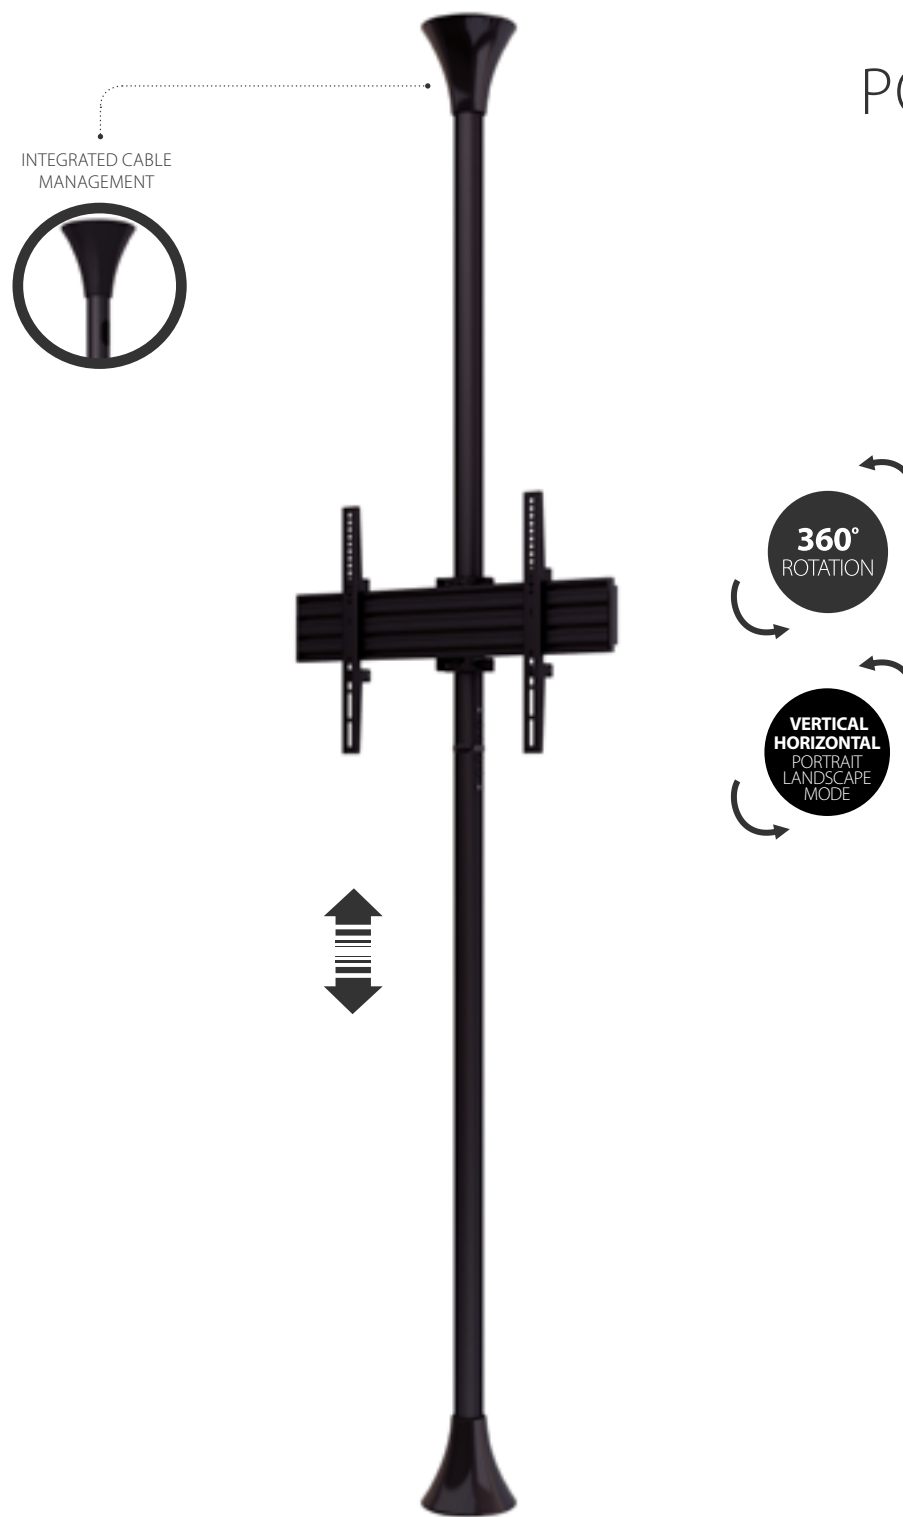

VW1B1

EAN 5603209091616

32"-65"

DISPLAYS 32-65"

POLE HEIGHT: 3000MM (1500MM X 2)

ROTATION 360°

INTEGRATED CABLE MANAGEMENT

BLACK COLOR

- 1 DISPLAY
- VESA 600x400 MAX.
- CABLE MANAGEMENT
- 50 MAX. KG