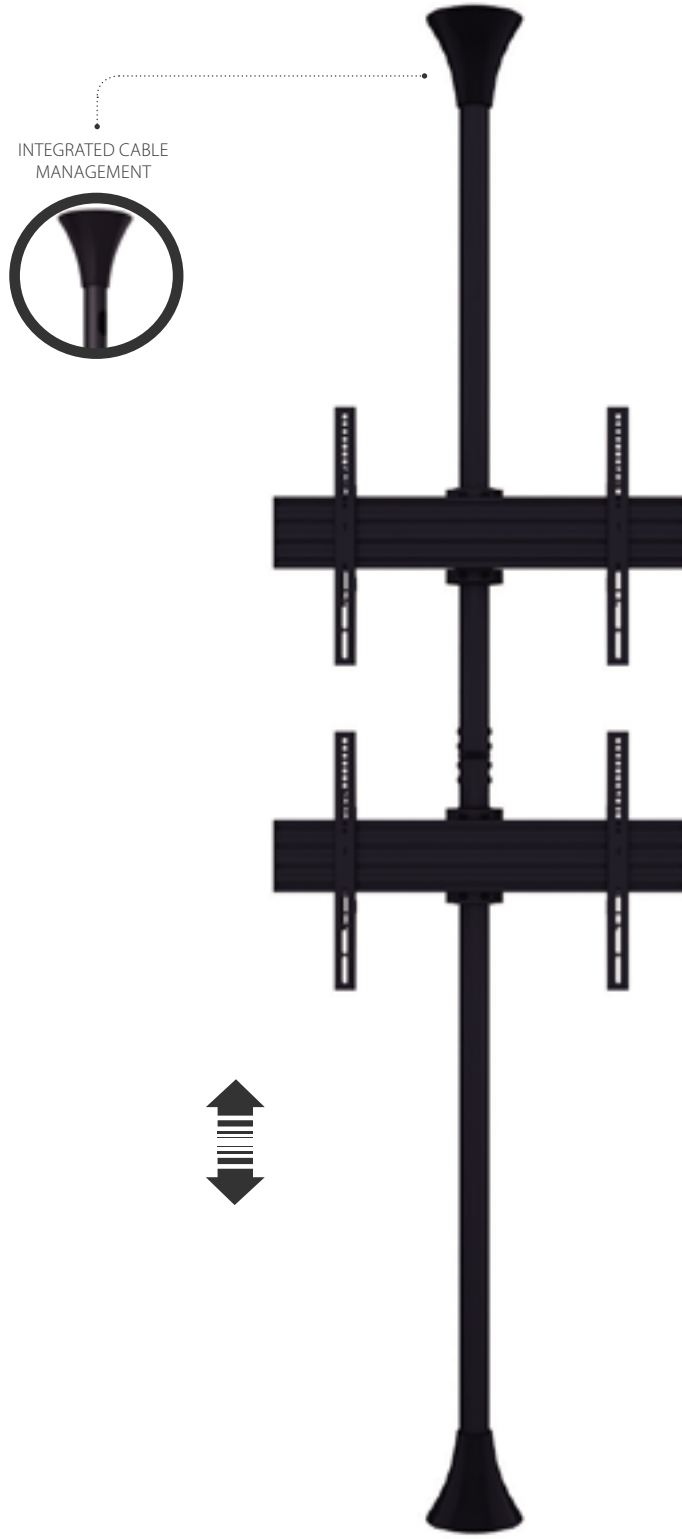

VW1B2

EAN 5603209091623

32"-65"

DISPLAYS 32-65"

POLE HEIGHT: 3000MM (1500MM X 2)

ROTATION 360°

INTEGRATED CABLE MANAGEMENT

BLACK COLOR