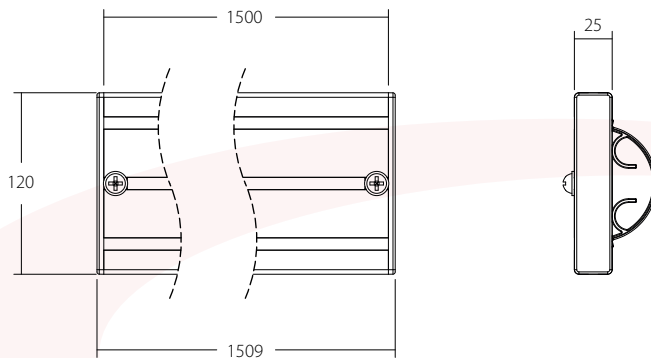

## ALUMINUM RAIL 1500MM

INTEGRATED CABLE MANAGEMENT  
TOTAL LENGTH (END CAPS INCLUDED): 1509MM  
CABLE CLIPS INCLUDED  
EXTENSION KIT INCLUDED

 SILVER COLOR

CABLE CLIPS INCLUDED

EXTENSION KIT INCLUDED (IF NEEDED)

END CAPS INCLUDED

VW COMPATIBLE

ALL DIMENSION (MM)

EASY TO INSTALL AND COMBINE

**FREEDOM TO CREATE**  
MODULAR MOUNT  
WITH **UNLIMITED**  
CONFIGURATION