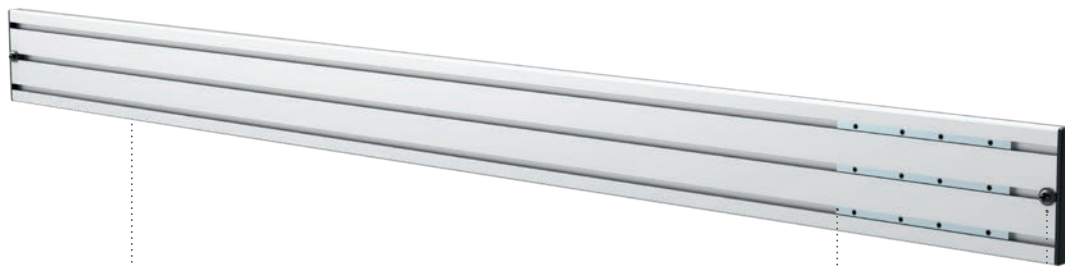

## ALUMINUM RAIL 1500MM

INTEGRATED CABLE MANAGEMENT  
TOTAL LENGTH (END CAPS INCLUDED): 1509MM  
CABLE CLIPS INCLUDED  
EXTENSION KIT INCLUDED

 SILVER COLOR

CABLE CLIPS INCLUDED

EXTENSION KIT INCLUDED (IF NEEDED)

END CAPS INCLUDED

VW COMPATIBLE

ALL DIMENSION (MM)

EASY TO INSTALL AND COMBINE

**FREEDOM TO CREATE**  
MODULAR MOUNT  
WITH **UNLIMITED**  
CONFIGURATION