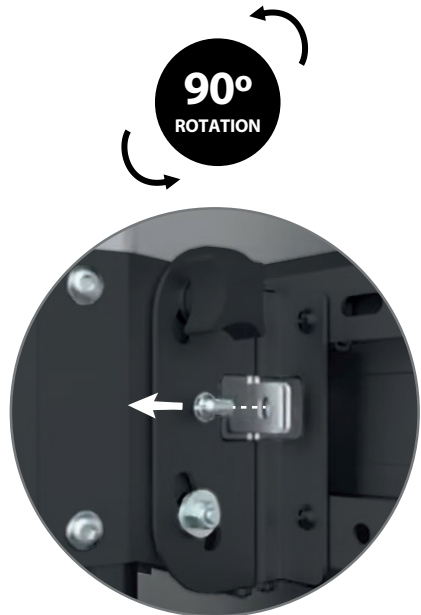

VWA1125B

EAN 5603209011287

37"-70"

90°
ROTATION

VIDEO
CONFERENCE

CAMERA SHELF
**INCLUDED &
ADJUSTABLE**
AV SHELF

FREE STANDING CART MOUNT 37-70"

- TILT: -12° +5° | ROTATION 0° TO 90°
- SCREEN CENTER HEIGHT: MIN 1250 MAX 1600 MM
- CAMERA SHELF HEIGHT: MAX 2157 MM
- HIGH-END BRAKED WHEELS
- INTEGRATED CABLE MANAGEMENT
- CAMERA SHELF INCLUDED
- AV SHELF INCLUDED

CABLE
MANAGEMENT
INCLUDED

EXTRA MOBILITY
HANDLE

- 200X200 / 300X200
- 300X300 / 400X200
- 400X300 / 400X400
- 600X400

●
BLACK COLOR

VWA1125W
EAN: 5603209011294

○
WHITE COLOR