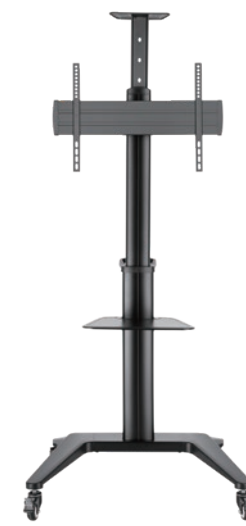

VWA1125B

EAN 5603209011287

37"-70"

90°
ROTATION

VIDEO
CONFERENCE

CAMERA SHELF
**INCLUDED &
ADJUSTABLE**
AV SHELF

FREE STANDING CART MOUNT 37-70"

- TILT: -12° +5° | ROTATION 0° TO 90°
- SCREEN CENTER HEIGHT: MIN 1250 MAX 1600 MM
- CAMERA SHELF HEIGHT: MAX 2157 MM
- HIGH-END BRAKED WHEELS
- INTEGRATED CABLE MANAGEMENT
- CAMERA SHELF INCLUDED
- AV SHELF INCLUDED

CABLE
MANAGEMENT
INCLUDED

EXTRA MOBILITY
HANDLE

- 200X200 / 300X200
- 300X300 / 400X200
- 400X300 / 400X400
- 600X400

●
BLACK COLOR

VWA1125W
EAN: 5603209011294

○
WHITE COLOR