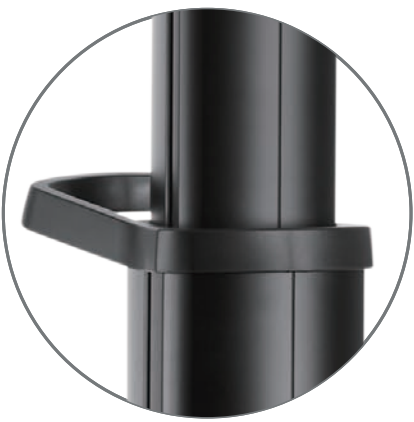

VWA1125B

EAN 5603209011287

37"-70"

90°
ROTATION

VIDEO
CONFERENCE

CAMERA SHELF
**INCLUDED &
ADJUSTABLE**
AV SHELF

FREE STANDING CART MOUNT 37-70"

- TILT: -12° +5° | ROTATION 0° TO 90°
- SCREEN CENTER HEIGHT: MIN 1250 MAX 1600 MM
- CAMERA SHELF HEIGHT: MAX 2157 MM
- HIGH-END BRAKED WHEELS
- INTEGRATED CABLE MANAGEMENT
- CAMERA SHELF INCLUDED
- AV SHELF INCLUDED

CABLE
MANAGEMENT
INCLUDED

EXTRA MOBILITY
HANDLE

- 200X200 / 300X200
- 300X300 / 400X200
- 400X300 / 400X400
- 600X400

●
BLACK COLOR

VWA1125W
EAN: 5603209011294

○
WHITE COLOR