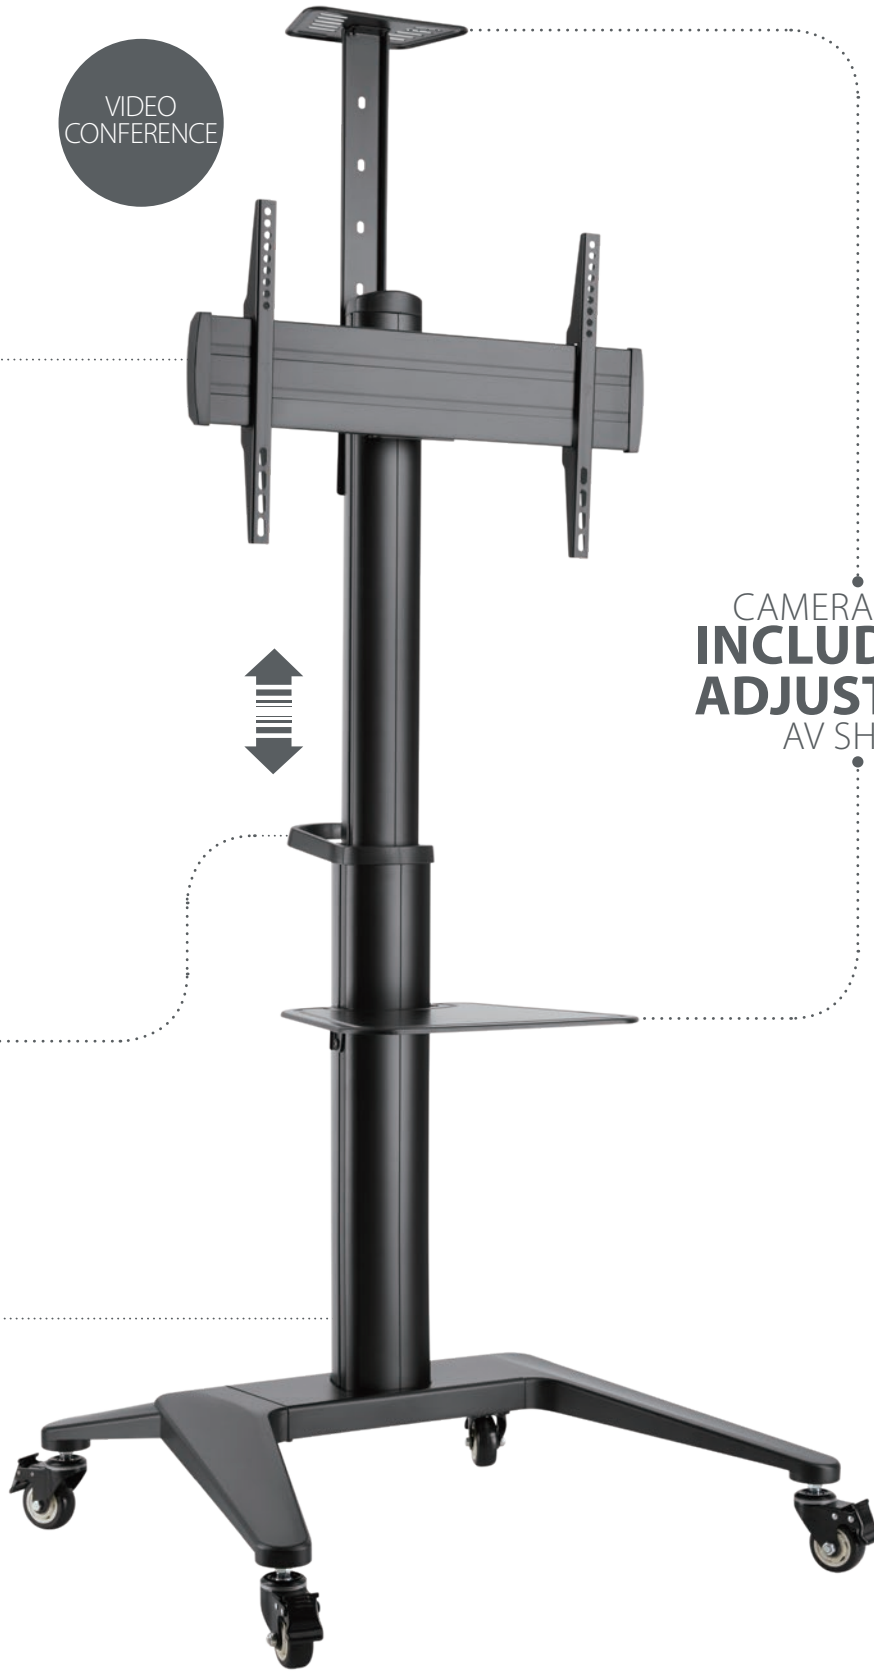

VWA1125B

EAN 5603209011287

37"-70"

90°
ROTATION

VIDEO
CONFERENCE

CAMERA SHELF
**INCLUDED &
ADJUSTABLE**
AV SHELF

FREE STANDING CART MOUNT 37-70"

- TILT: -12° +5° | ROTATION 0° TO 90°
- SCREEN CENTER HEIGHT: MIN 1250 MAX 1600 MM
- CAMERA SHELF HEIGHT: MAX 2157 MM
- HIGH-END BRAKED WHEELS
- INTEGRATED CABLE MANAGEMENT
- CAMERA SHELF INCLUDED
- AV SHELF INCLUDED

CABLE
MANAGEMENT
INCLUDED

EXTRA MOBILITY
HANDLE

- 200X200 / 300X200
- 300X300 / 400X200
- 400X300 / 400X400
- 600X400

●
BLACK COLOR

VWA1125W
EAN: 5603209011294

○
WHITE COLOR