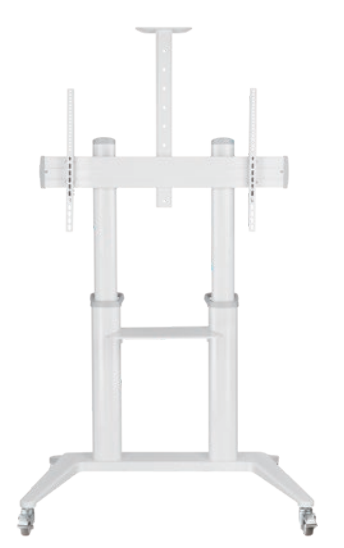

**VWA1130W**

EAN 5603209011324

70"-120"

**FREE STANDING CART MOUNT**

**70"-120"**

TILT: -10° +5°

SCREEN CENTER HEIGHT: MIN 1250 MAX 1600 MM

CAMERA SHELF HEIGHT: MAX 2333 MM

HIGH-END BRAKED WHEELS

INTEGRATED CABLE MANAGEMENT

- 200X200 / 300X200
- 300X300 / 400X200
- 400X300 / 400X400
- 600X400 / 800X400
- 800X600 / 1000X600

WHITE COLOR

VIDEO CONFERENCE

CAMERA SHELF INCLUDED & ADJUSTABLE AV SHELF

EXTRA MOBILITY HANDLE

CABLE MANAGEMENT INCLUDED

**VWA1130B**  
EAN: 5603209011317

BLACK COLOR