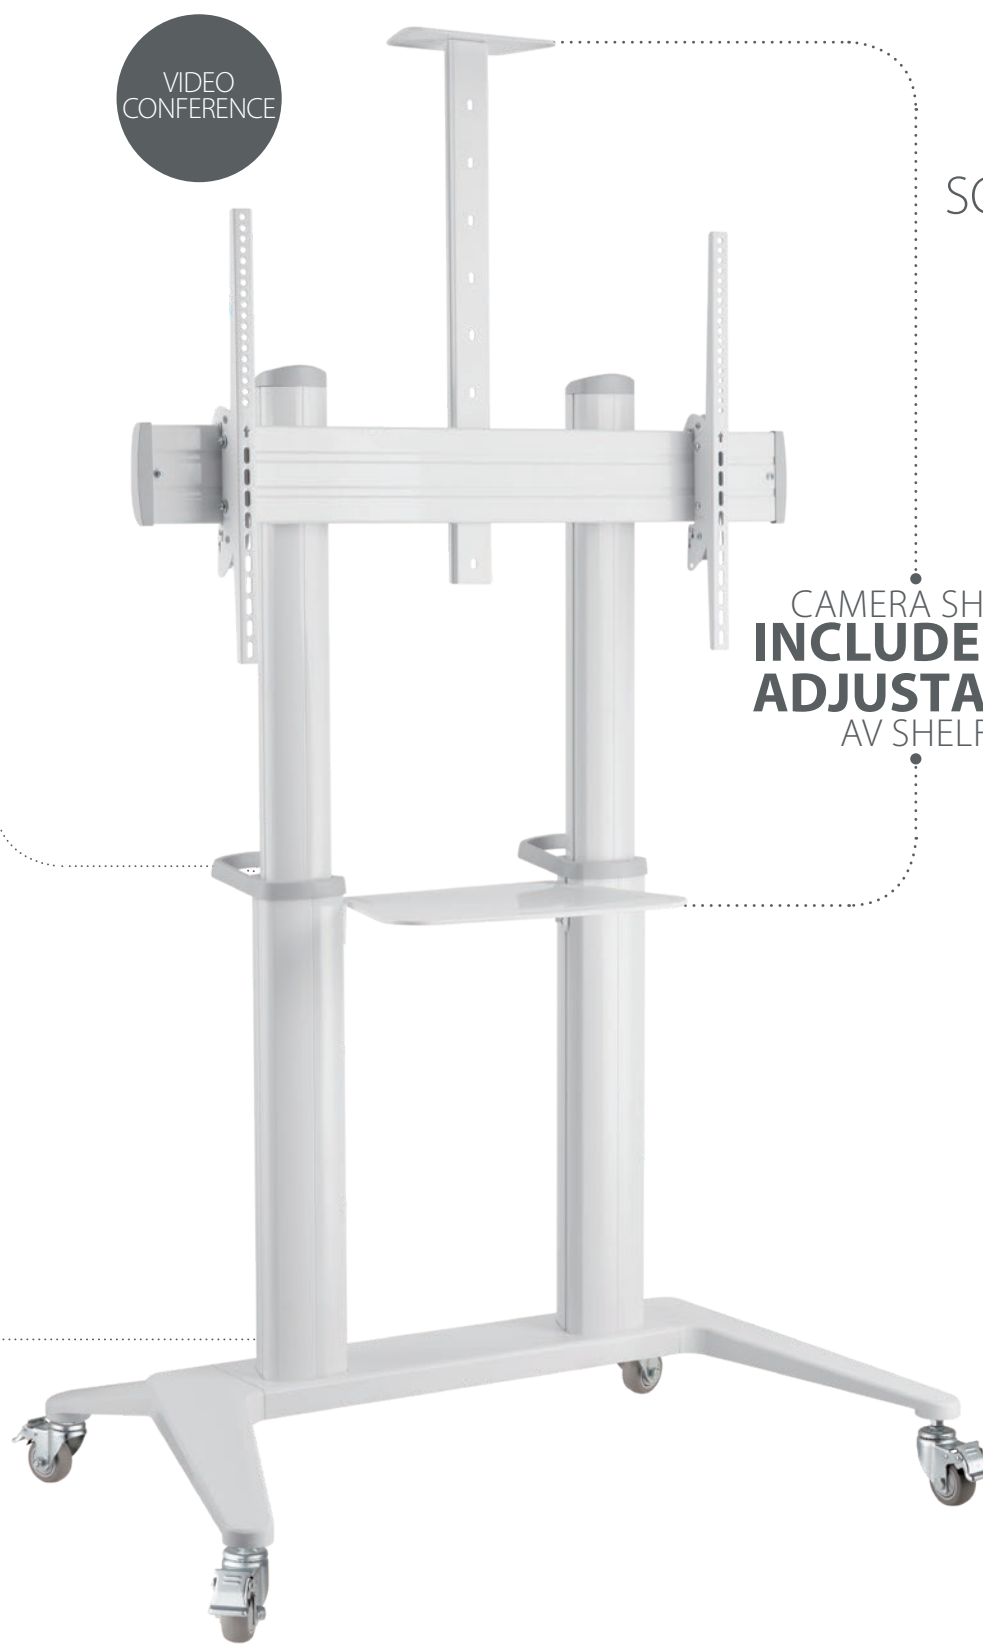

**VWA1130W**

EAN 5603209011324

70"-120"

**FREE STANDING CART MOUNT**

**70"-120"**

TILT: -10° +5°

SCREEN CENTER HEIGHT: MIN 1250 MAX 1600 MM

CAMERA SHELF HEIGHT: MAX 2333 MM

HIGH-END BRAKED WHEELS

INTEGRATED CABLE MANAGEMENT

- 200X200 / 300X200
- 300X300 / 400X200
- 400X300 / 400X400
- 600X400 / 800X400
- 800X600 / 1000X600

WHITE COLOR

VIDEO CONFERENCE

CAMERA SHELF INCLUDED & ADJUSTABLE AV SHELF

EXTRA MOBILITY HANDLE

CABLE MANAGEMENT INCLUDED

**VWA1130B**  
EAN: 5603209011317

BLACK COLOR