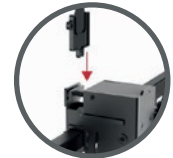

## VIDEOWALL POP-OUT 45"-70"

- MOUNTING PROFILE: 95-285M
- QUICK RELEASE POP-OUT MECHANISM FOR EASY INSTALLATION / MAINTENANCE
- MULTIDIMENSIONAL MICRO-ADJUSTMENT
- ANTI-THEFT DESIGN (PADLOCK NOT INCLUDED)
- ACCIDENTAL POP-OUT PREVENTION SYSTEM

200X200 / 300X200  
300X300 / 400X200  
400X300 / 400X400  
600X400

 BLACK COLOR

THICKNESS GAUGE FOR  
**DISPLAY ALIGNMENT**  
&  
ACCIDENTAL POP-OUT  
**SAFETY SYSTEM**

**COMPATIBLE WITH**  
VW SERIES

EASY LOCK / UNLOCK  
DISPLAY