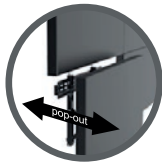

## VIDEOWALL POP-OUT 45"-70"

- MOUNTING PROFILE: 95-285M
- QUICK RELEASE POP-OUT MECHANISM FOR EASY INSTALLATION / MAINTENANCE
- MULTIDIMENSIONAL MICRO-ADJUSTMENT
- ANTI-THEFT DESIGN (PADLOCK NOT INCLUDED)
- ACCIDENTAL POP-OUT PREVENTION SYSTEM

200X200 / 300X200  
300X300 / 400X200  
400X300 / 400X400  
600X400

 BLACK COLOR

THICKNESS GAUGE FOR  
**DISPLAY ALIGNMENT**  
&  
ACCIDENTAL POP-OUT  
**SAFETY SYSTEM**

**COMPATIBLE WITH**  
VW SERIES

EASY LOCK / UNLOCK  
DISPLAY