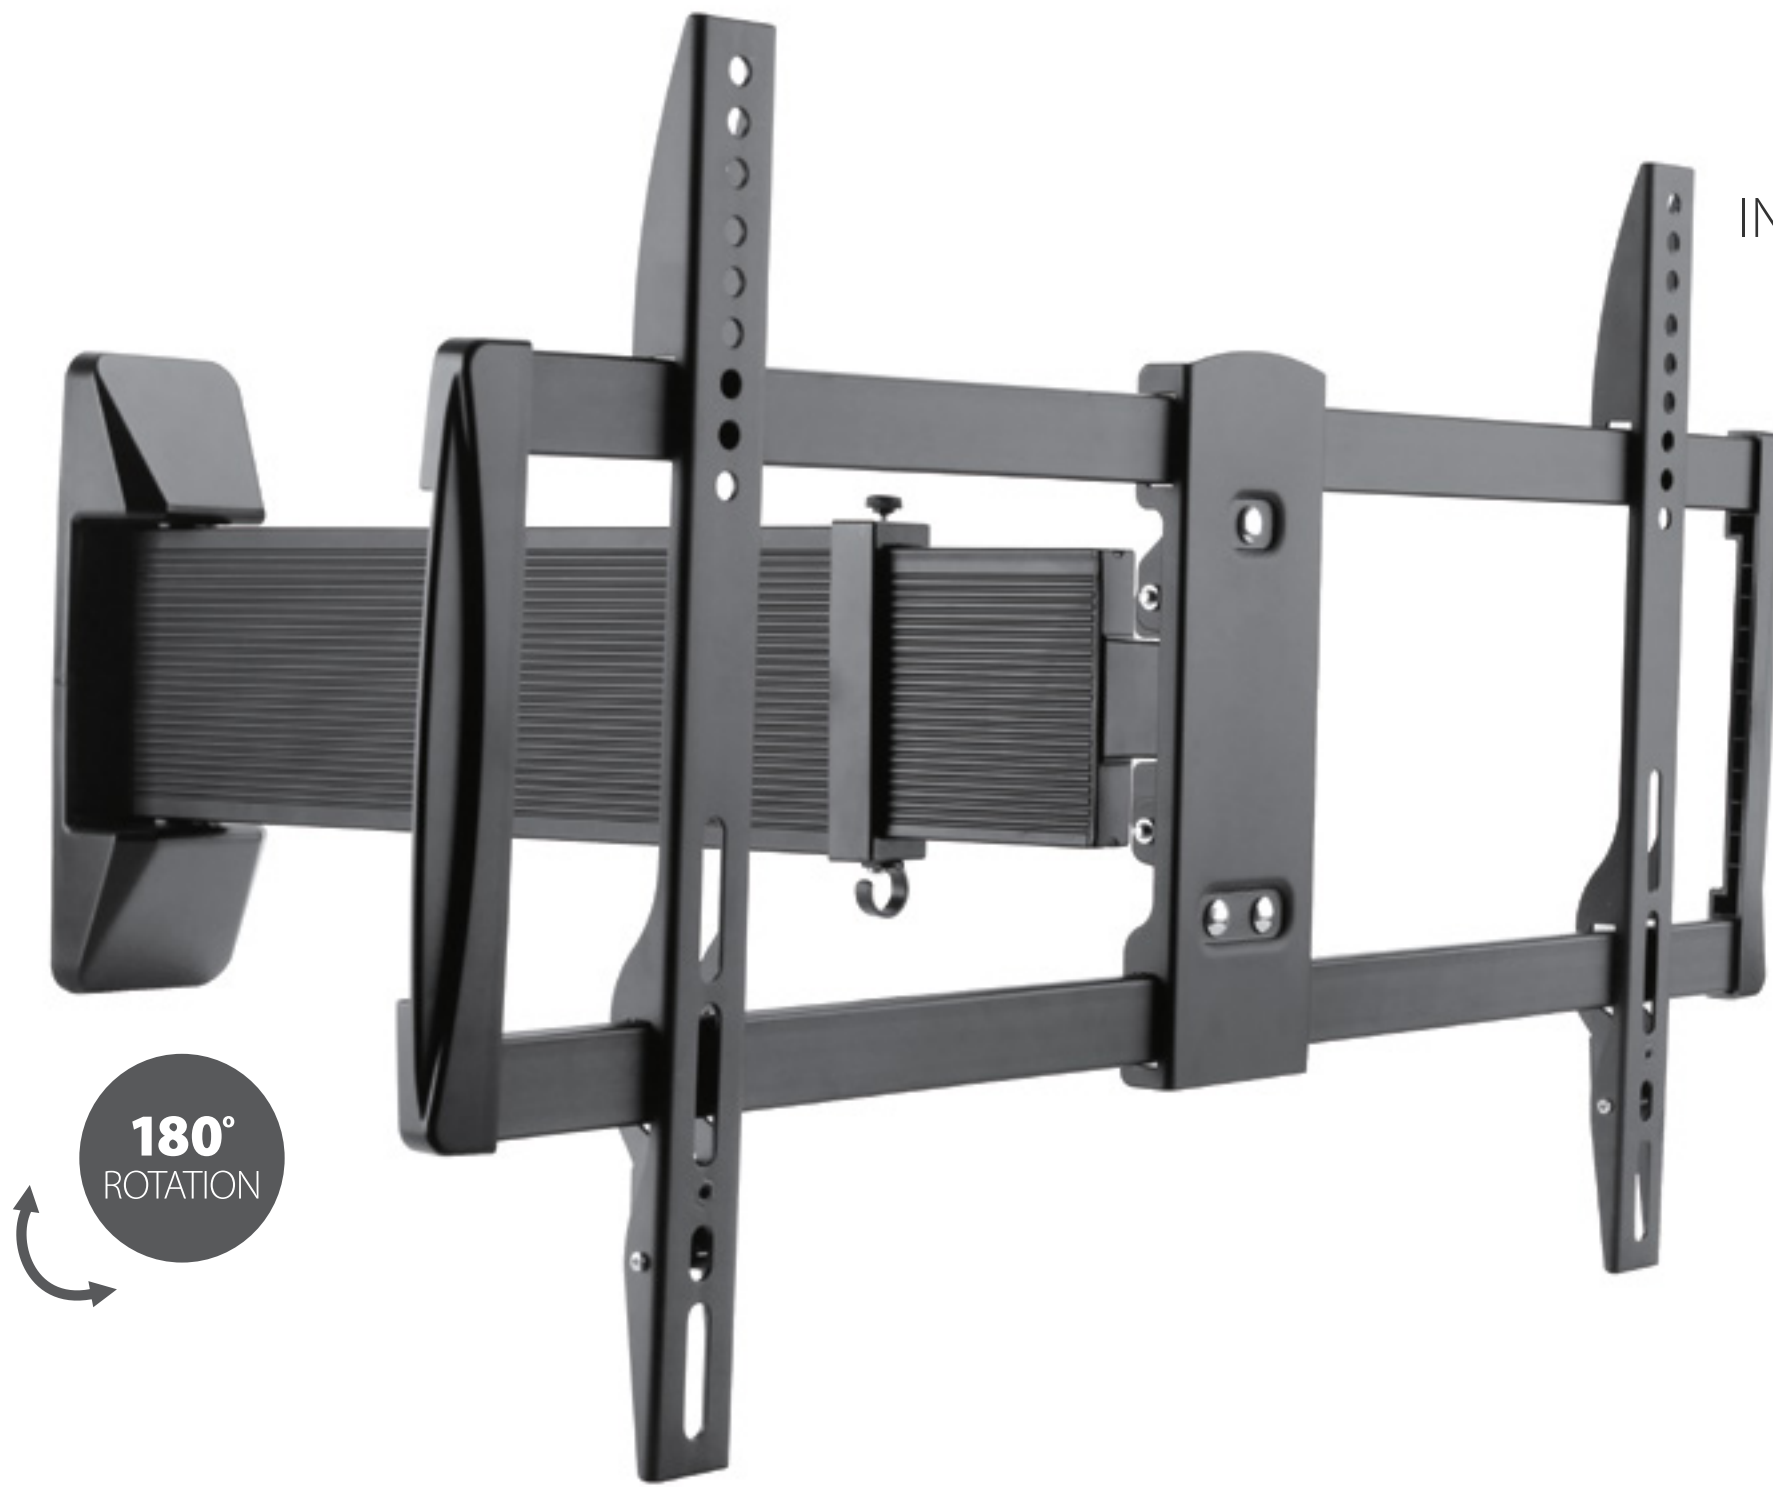

245

EAN 5603209002452

37"-70"

DISPLAYS 37-70"

EXTENSION: 45-680MM

TILT +8° -12° | ROTATION 180°

LEVEL ADJUSTMENT -3° +3°

INTEGRATED CABLE MANAGEMENT

180°
ROTATION