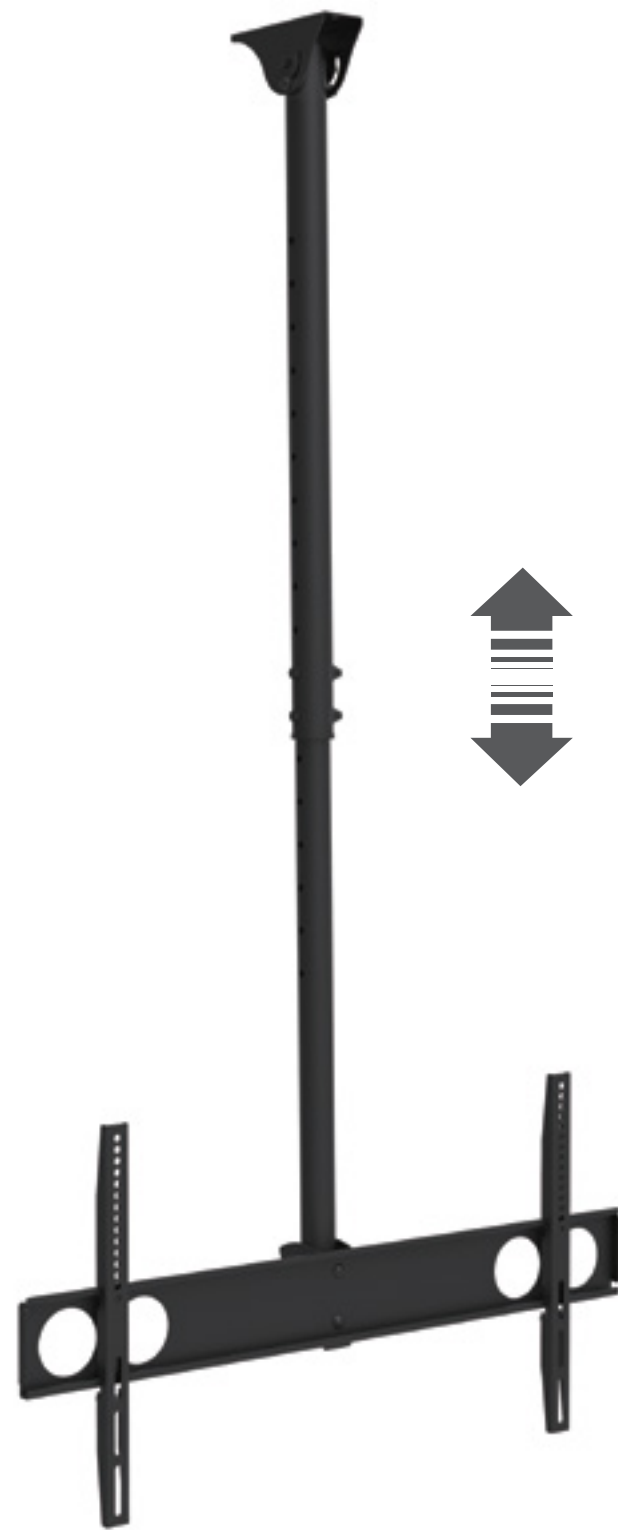

280

EAN 5603209002803

42"-90"

DISPLAYS 42-90"

TILT +0° -15°

EXTENSION HEIGHT:

1010-1510MM

INTERNAL CABLE MANAGEMENT

BLACK COLOR

HA600

FOR
PORTRAIT MODE
COMPATIBLE WITH
279 | 280