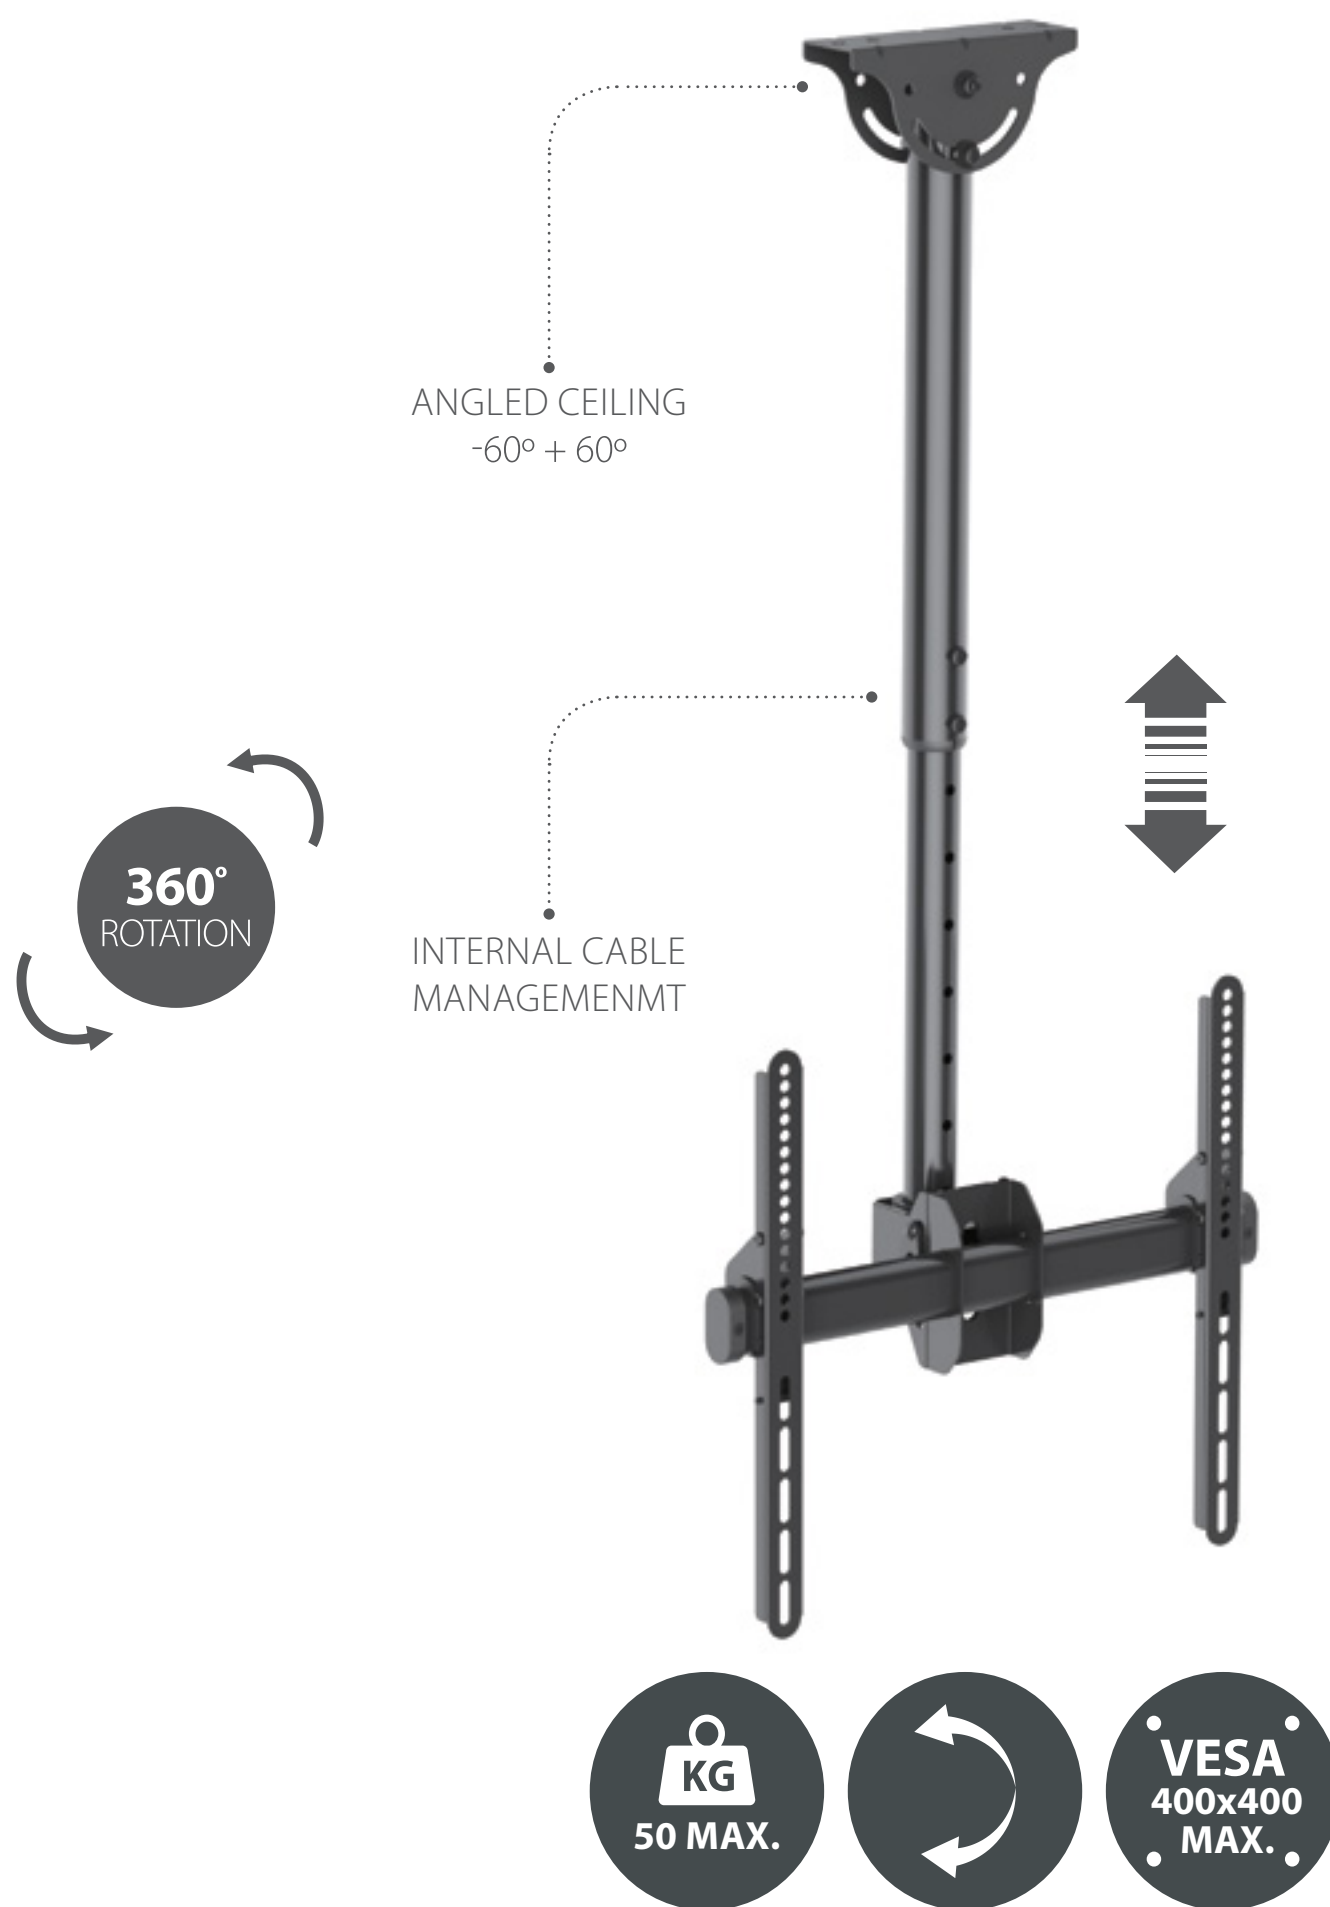

285

EAN 5603209002858

32"-65"

DISPLAYS 32-65"

ROTATION 360°

TILT +0° -25° | SWIVEL +3° -3°

EXTENSION HEIGHT: 560-910MM

INTERNAL CABLE
MANAGEMENT

BLACK COLOR