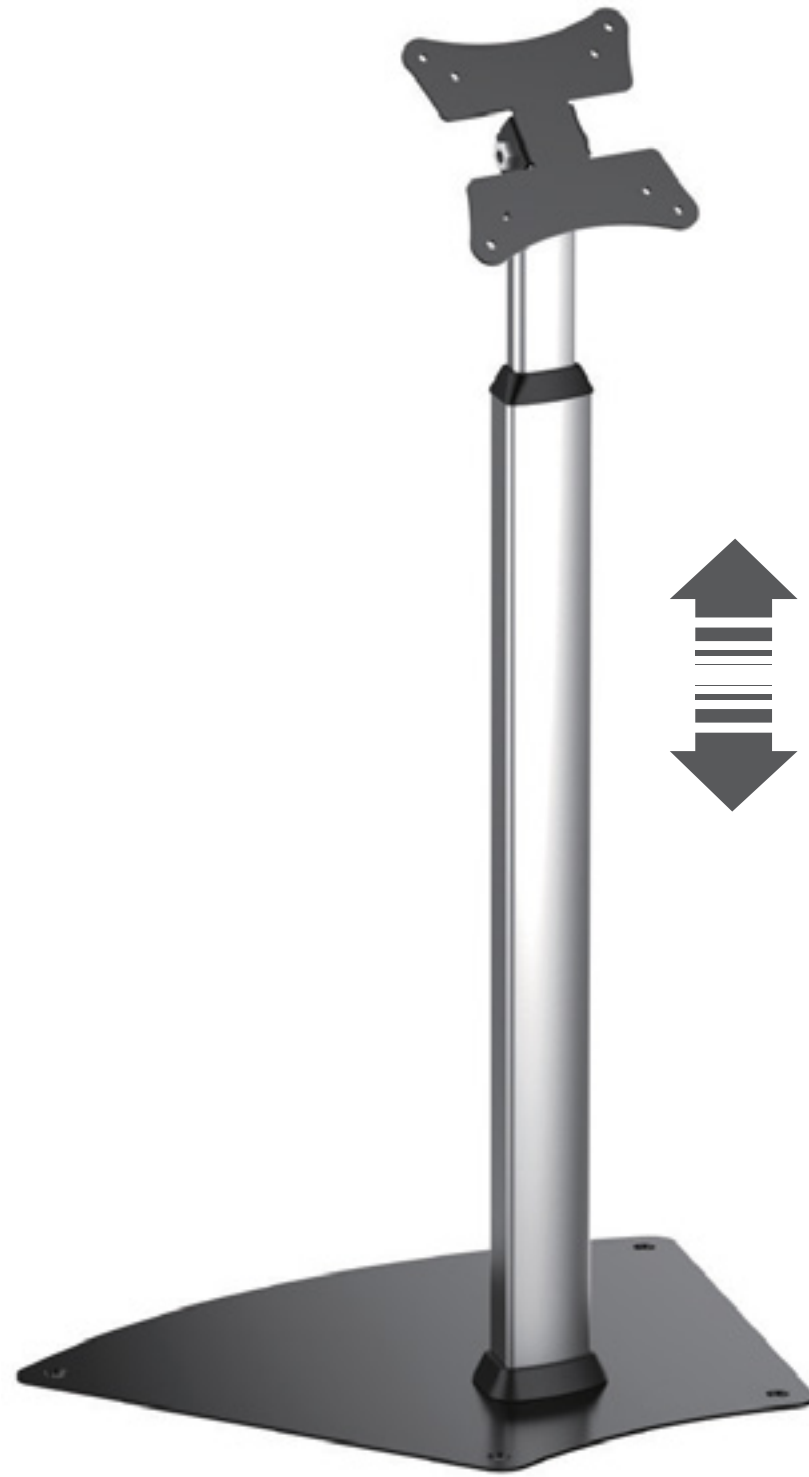

297

EAN 5603209002971

13"-21"

MONITOR 13-21"

TILT +45° -45°

ADJUSTABLE HEIGHT: 700 / 1100MM

SILVER / BLACK COLOR

VESA
100x100
MAX.

KG
10 MAX.

+45°-45°

TOUCH
SCREEN

TABLE