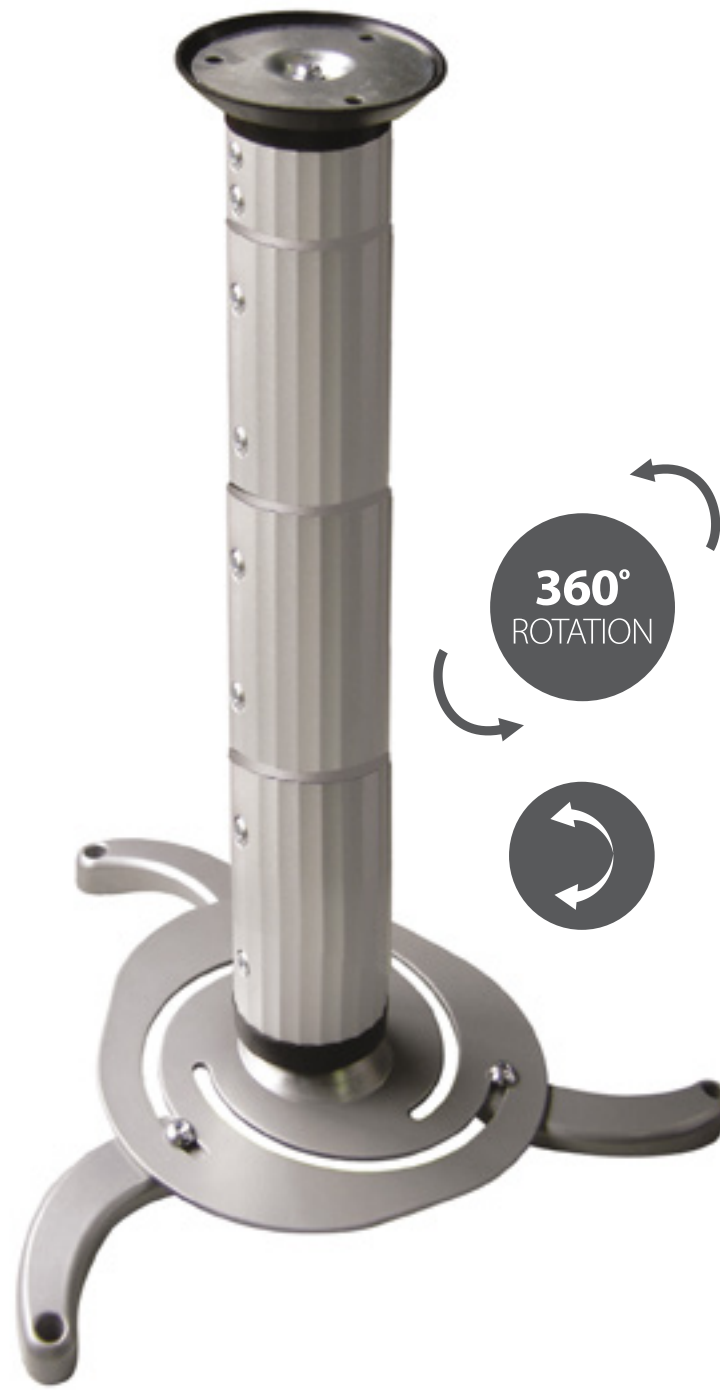

370

EAN 5603209003701

UNIVERSAL CEILING PROJECTOR

ROTATION 360°

TILT +15° -15°

ADJUSTABLE HEIGHT: 130 / 1060MM

SILVER COLOR