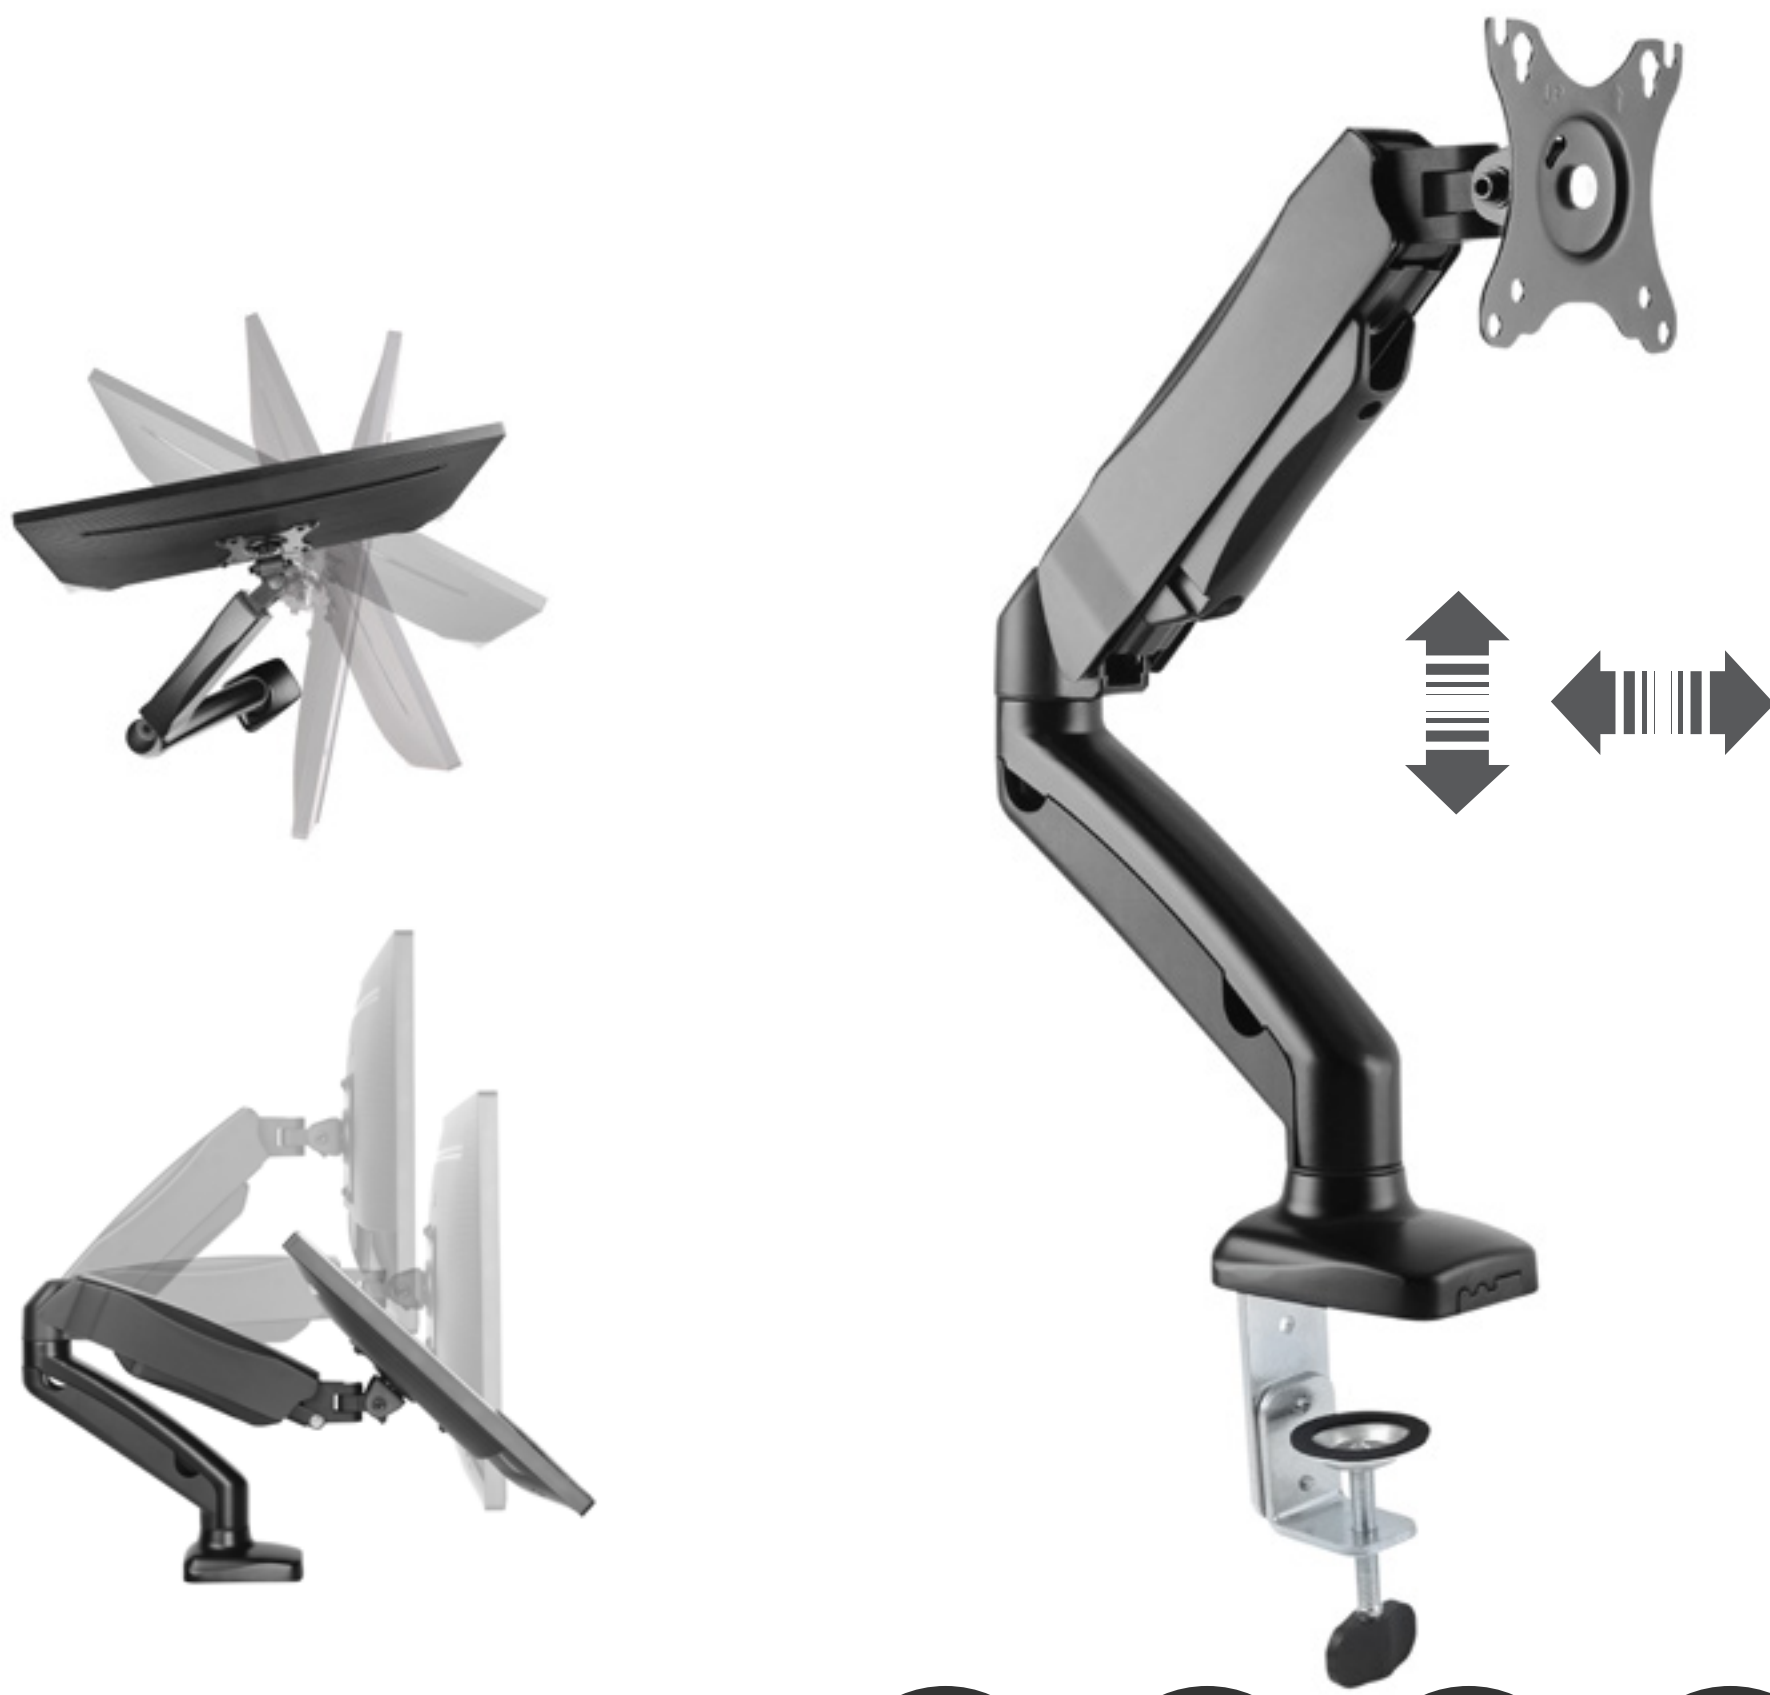

DM3100

EAN 5603209131008

13"-27"

MONITOR 13-27"

DYNAMIC HEIGHT ADJUSTMENT

TILT +90° -45°

SWIVEL +180° -180°

ROTATION 360°

CABLE MANAGEMENT

GAS SPRING
EASILY ADJUSTABLE

CLAMP BASE
GROMMET BASE
INCLUDED