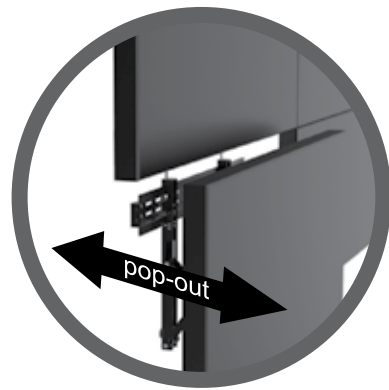

VWPO1600

EAN 5603209099179

42"-70"

DISPLAY WALL MOUNT 42-70"

MOUNTING PROFILE: 104-292MM
MICRO-ADJUSTMENT FUNCTION
POP-OUT FUNCTION
EXTRA TILT 10°
FOR SERVICE / MAINTENANCE

100X100 / 200X200
300X200 / 300X300
400X200 / 400X300
400X400 / 600X400

BLACK COLOR

VESA 100X100 a 400x400
VESA 100X100 to 400x400

VESA superior a 400x400
VESA over 400x400