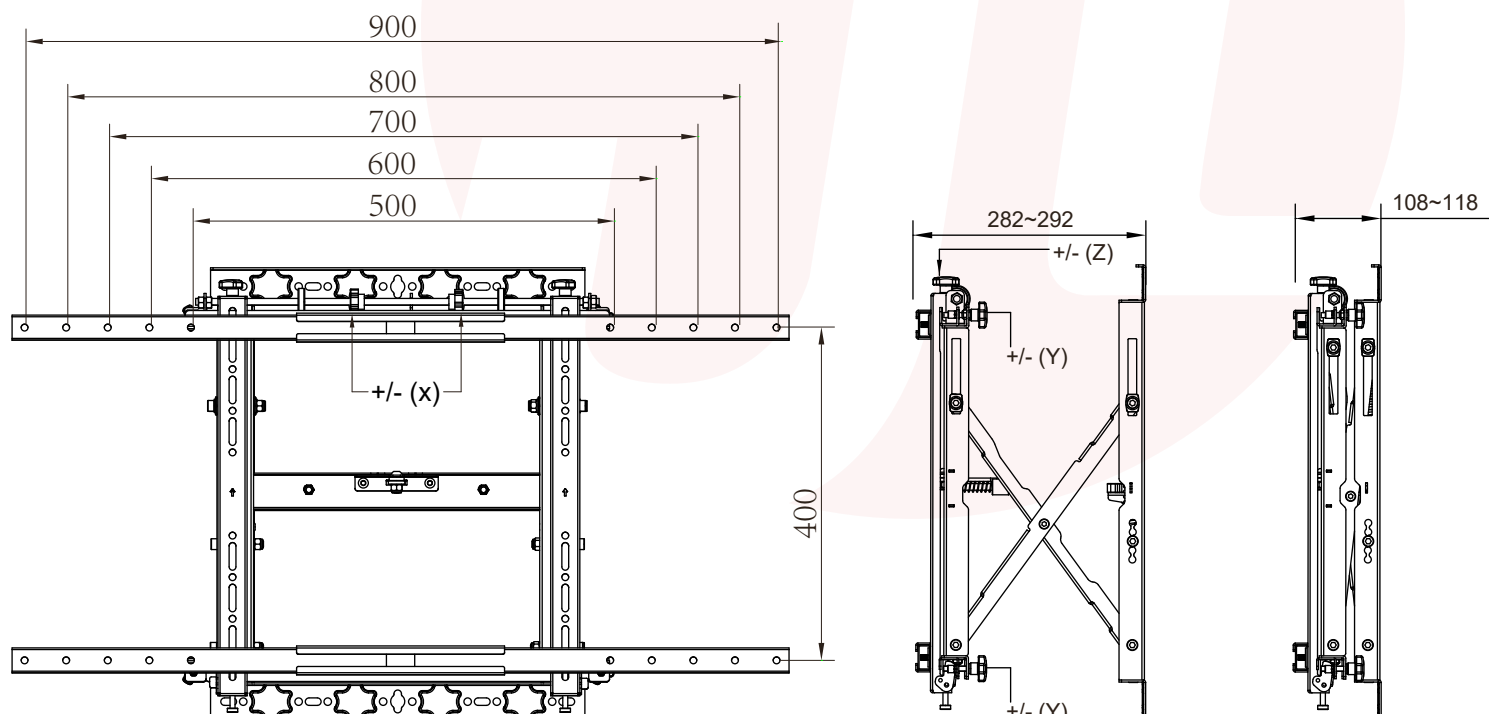

VWPO1900

EAN 5603209099186

42"-90"

EASY LOCK / UNLOCK DISPLAY

VERTICAL
HORIZONTAL
PORTRAIT
LANDSCAPE
MODE

DISPLAY WALL MOUNT 42-90"

MOUNTING PROFILE: 104-292MM
MICRO-ADJUSTMENT FUNCTION
POP-OUT FUNCTION
EXTRA TILT 10°
FOR SERVICE / MAINTENANCE

100X100 / 200X200 / 300X200
300X300 / 400X200 / 400X300
400X400 / 600X400 / 800X400
900X400

BLACK COLOR

VESA 100X100 a 400x400
VESA 100X100 to 400x400

VESA 500X100 a 900x400
VESA 500X100 to 900x400

VESA 100x500 a 400x900
VESA 100x500 to 400x900