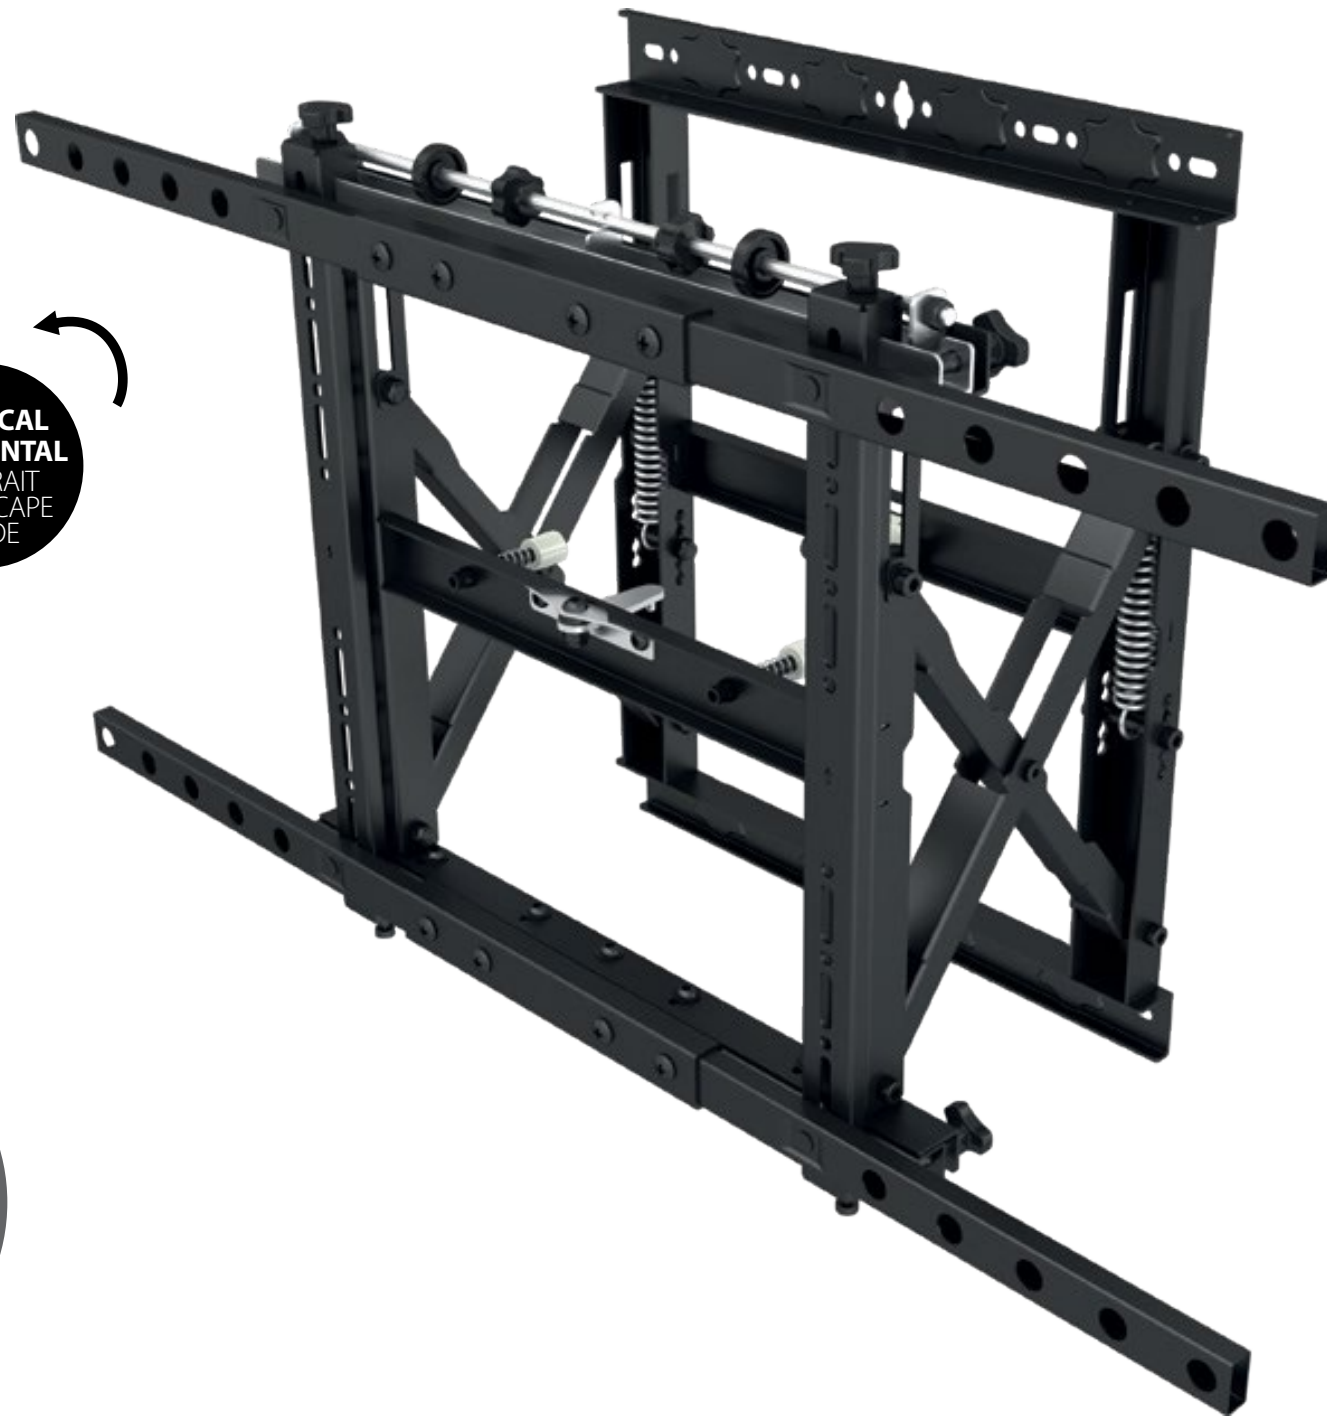

VWPO1900

EAN 5603209099186

42"-90"

EASY LOCK / UNLOCK DISPLAY

VERTICAL
HORIZONTAL
PORTRAIT
LANDSCAPE
MODE

DISPLAY WALL MOUNT 42-90"

MOUNTING PROFILE: 104-292MM
MICRO-ADJUSTMENT FUNCTION
POP-OUT FUNCTION
EXTRA TILT 10°
FOR SERVICE / MAINTENANCE

100X100 / 200X200 / 300X200
300X300 / 400X200 / 400X300
400X400 / 600X400 / 800X400
900X400

BLACK COLOR

VESA 100X100 a 400x400
VESA 100X100 to 400x400

VESA 500X100 a 900x400
VESA 500X100 to 900x400

VESA 100x500 a 400x900
VESA 100x500 to 400x900