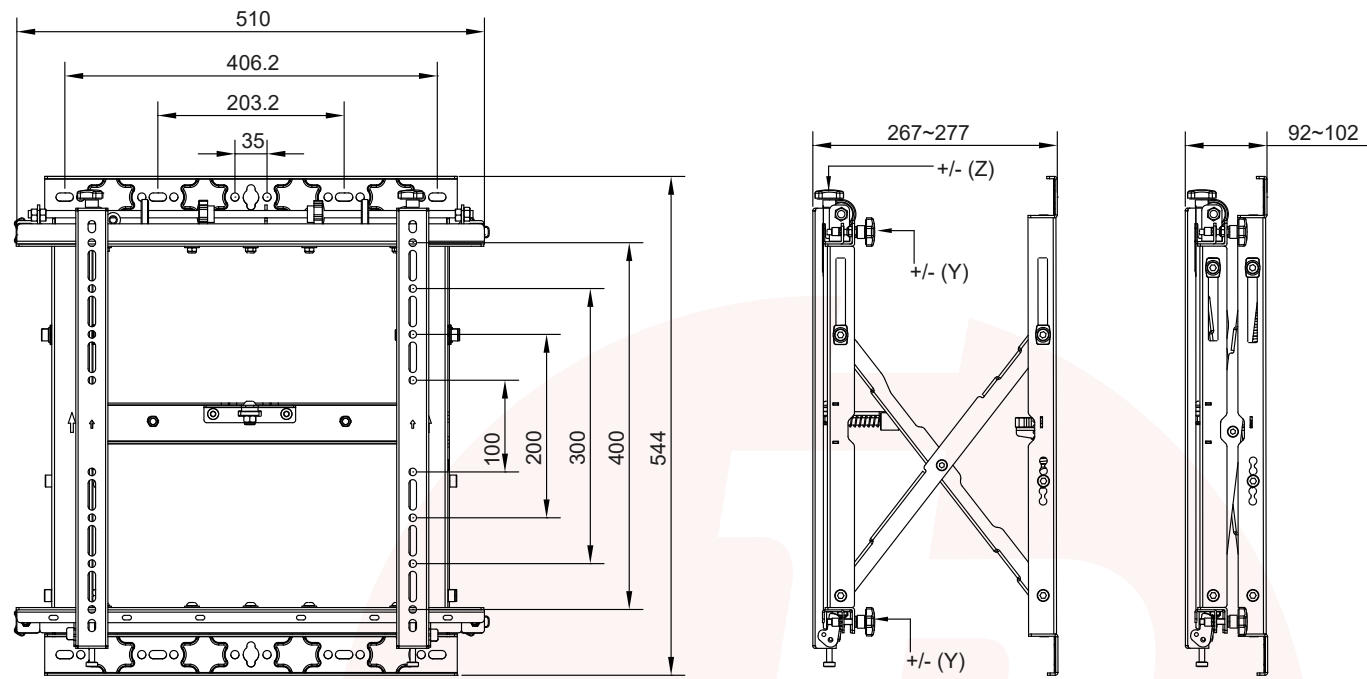

VWPO1900

EAN 5603209099186

42"-90"

EASY LOCK / UNLOCK DISPLAY

VERTICAL
HORIZONTAL
PORTRAIT
LANDSCAPE
MODE

DISPLAY WALL MOUNT 42-90"

MOUNTING PROFILE: 104-292MM
MICRO-ADJUSTMENT FUNCTION
POP-OUT FUNCTION
EXTRA TILT 10°
FOR SERVICE / MAINTENANCE

100X100 / 200X200 / 300X200
300X300 / 400X200 / 400X300
400X400 / 600X400 / 800X400
900X400

BLACK COLOR

VESA 100X100 a 400x400
VESA 100X100 to 400x400

VESA 500X100 a 900x400
VESA 500X100 to 900x400

VESA 100x500 a 400x900
VESA 100x500 to 400x900