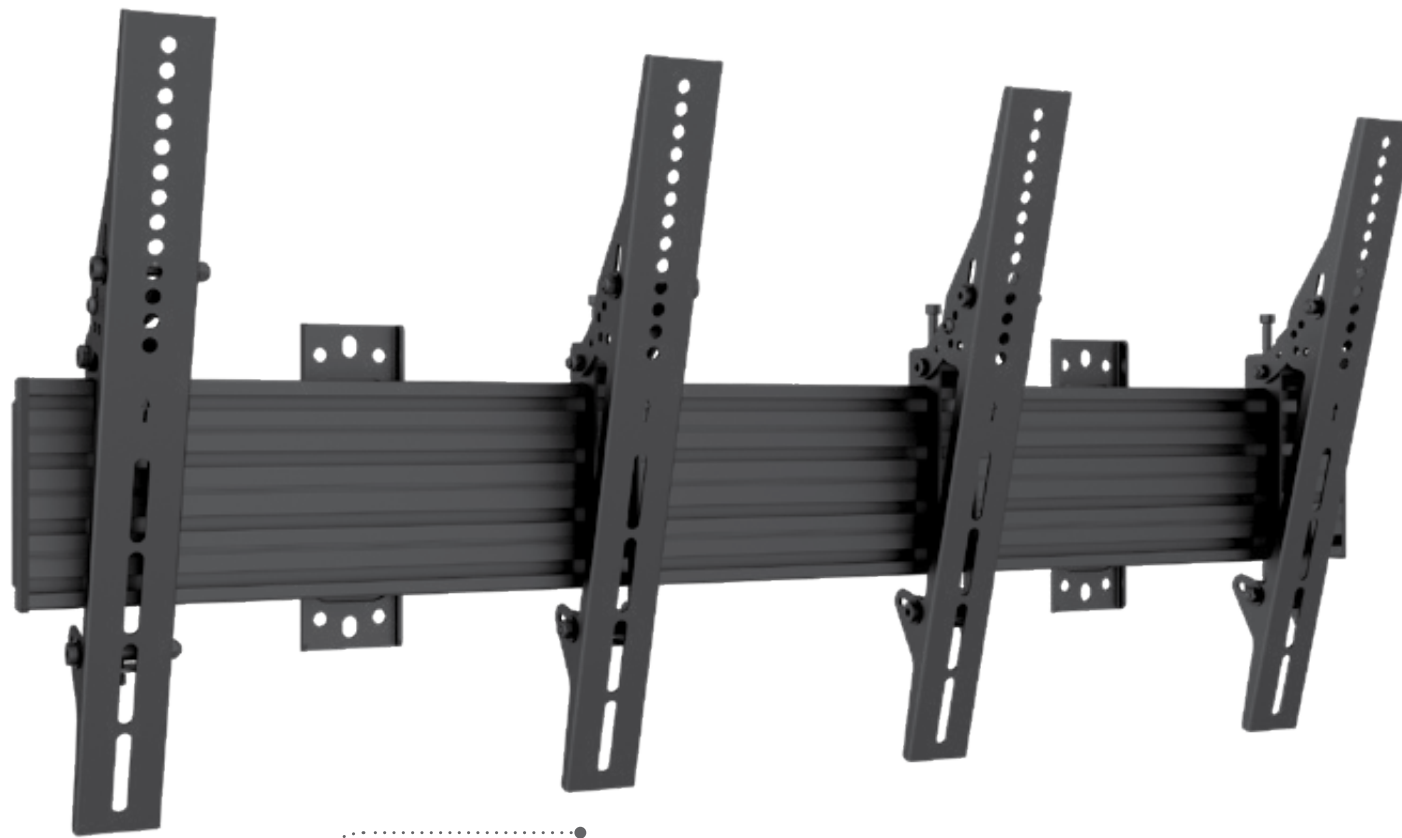

VWW2X1UP-T400

EAN 5603209099070

32"-65"

DISPLAY WALL MOUNT (MENU BOARD)
32-65"
 TILT +6° -15°

100X100 / 200X200
 300X200 / 300X300
 400X200 / 400X300
 400X400 / 600X400

BLACK COLOR

600X400 UP TO 55"
 400X400 UP TO 65"

EASY TO INSTALL
 AND COMBINE

MODULAR MOUNT
 WITH **UNLIMITED**
 CONFIGURATION